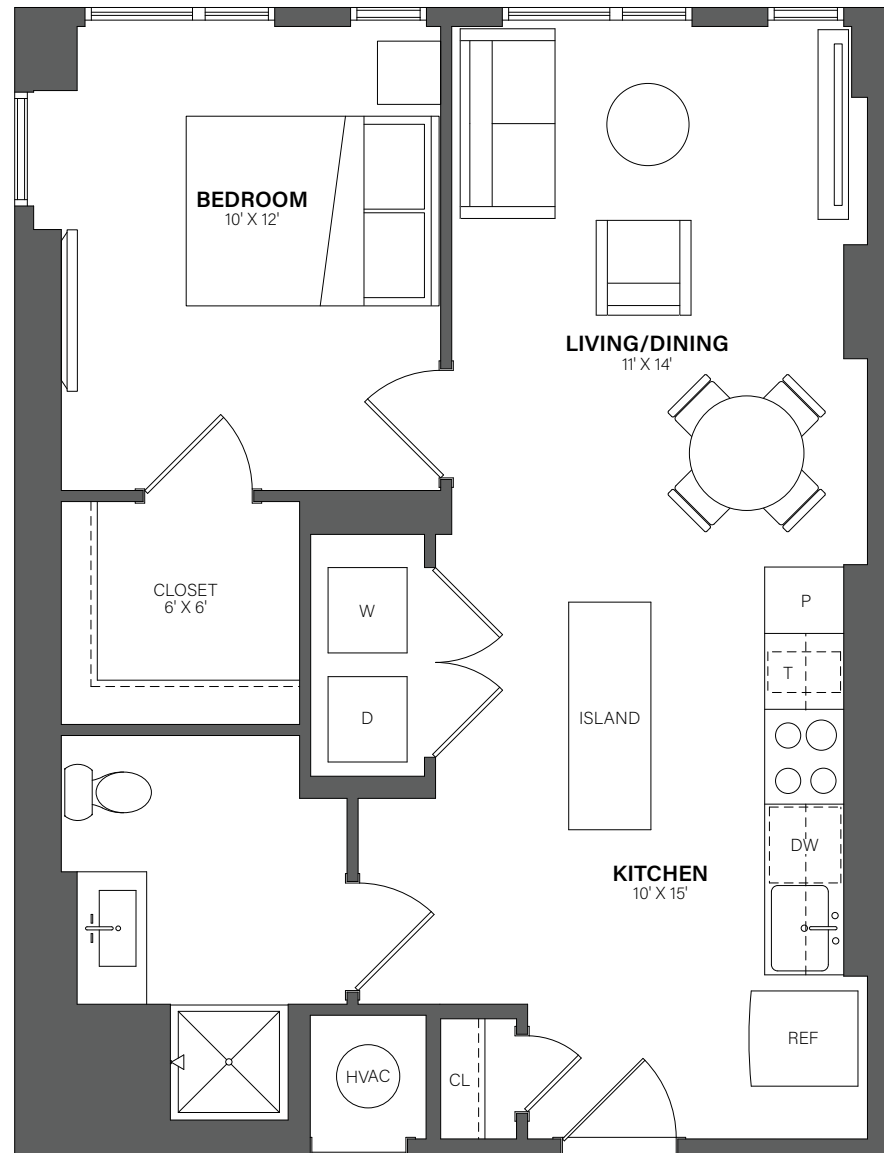

THE WESTERLY

207

1 Bed, 1 Bath • 678 Sq. Ft.

Rent

Available

Lease Term

Floor plans are an artist's conception. Details and dimensions may differ from actual plans.

TheWesterlyDC.com