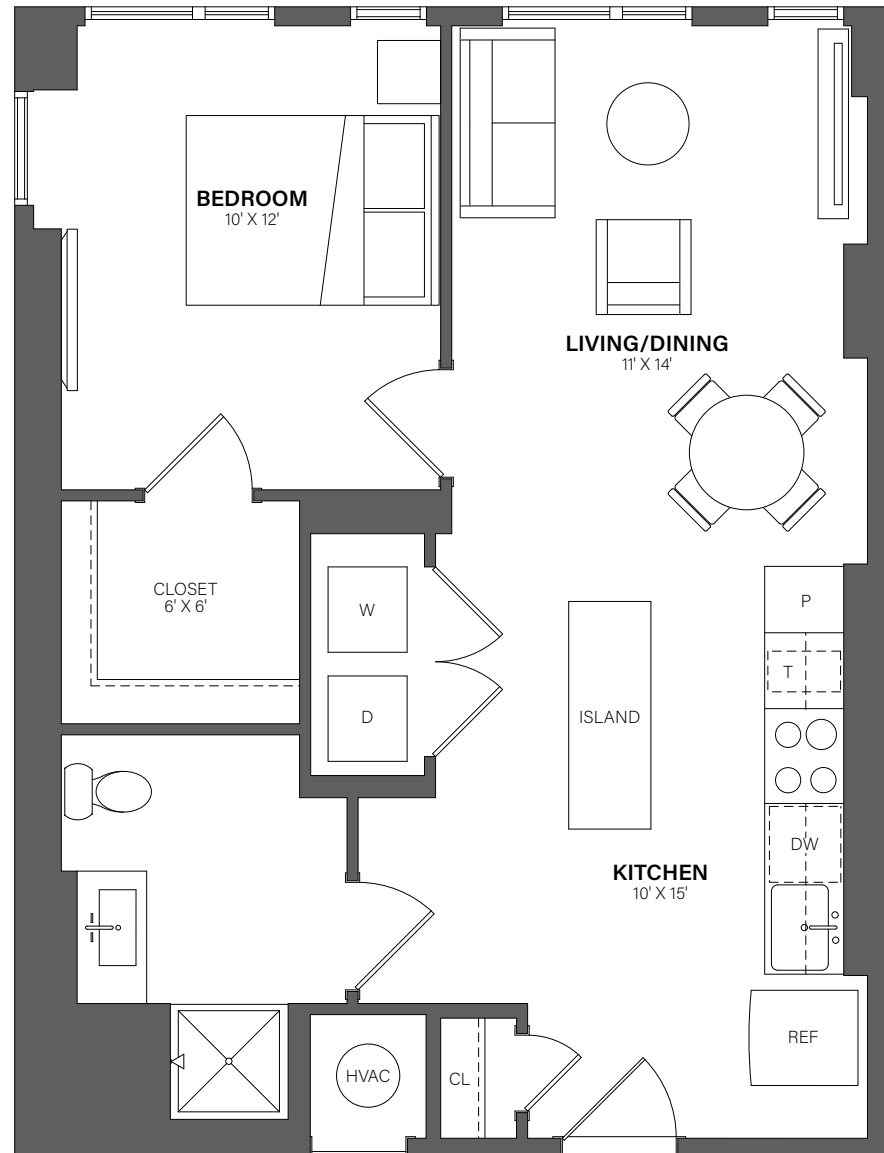

THE WESTERLY

307

1 Bed, 1 Bath • 678 Sq. Ft.

Rent

Available

Lease Term

Floor plans are an artist's conception. Details and dimensions may differ from actual plans.