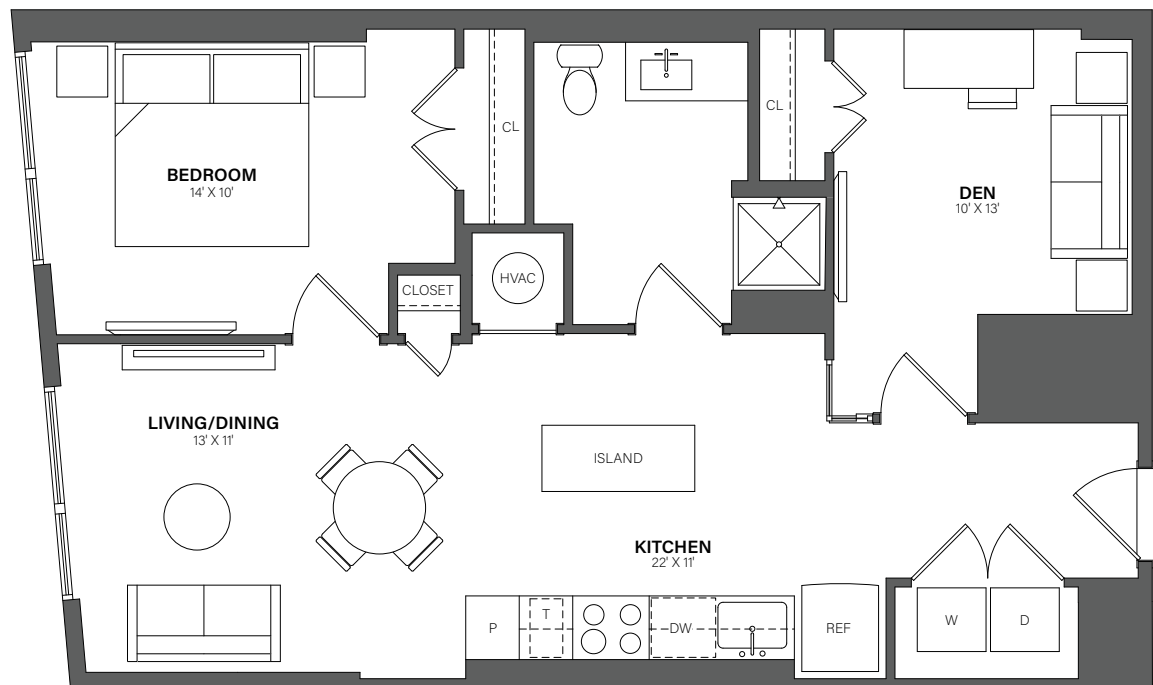

THE WESTERLY

308

1 Bed + Den, 1 Bath • 788 Sq. Ft.

Rent

Available

Lease Term

Floor plans are an artist's conception. Details and dimensions may differ from actual plans.

TheWesterlyDC.com