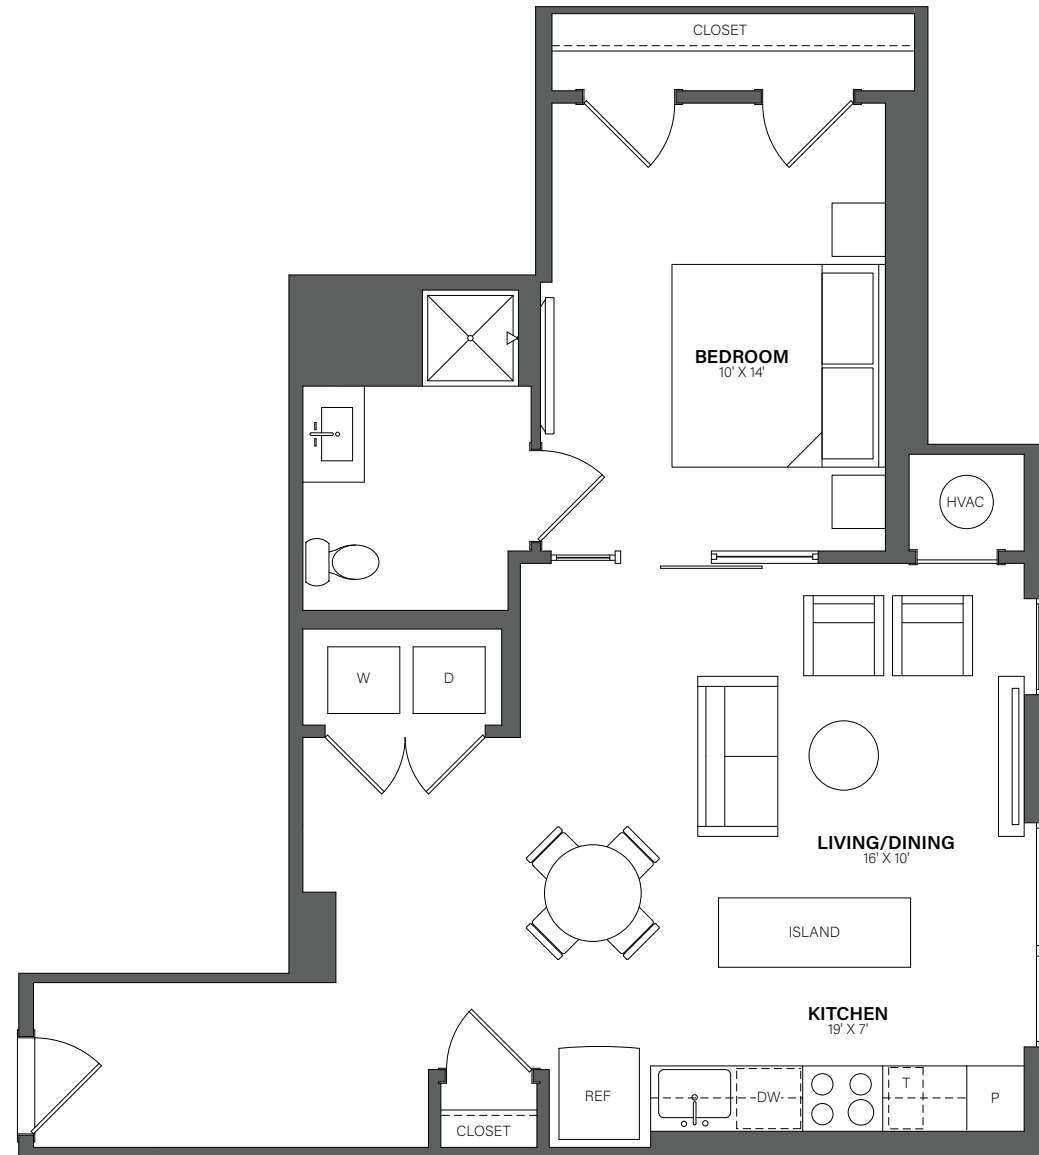

THE WESTERLY

401

1 Bed, 1 Bath • 649 Sq. Ft.

Rent

Available

Lease Term

Floor plans are an artist's conception. Details and dimensions may differ from actual plans.