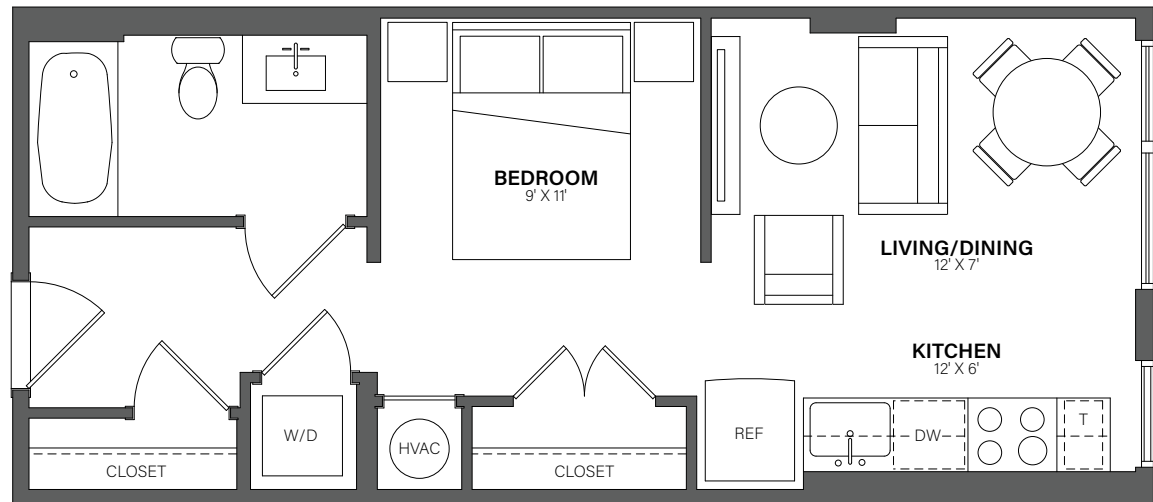

THE WESTERLY

403

Studio, 1 Bath • 452 Sq. Ft.

Rent

Available

Lease Term

Floor plans are an artist's conception. Details and dimensions may differ from actual plans.

TheWesterlyDC.com