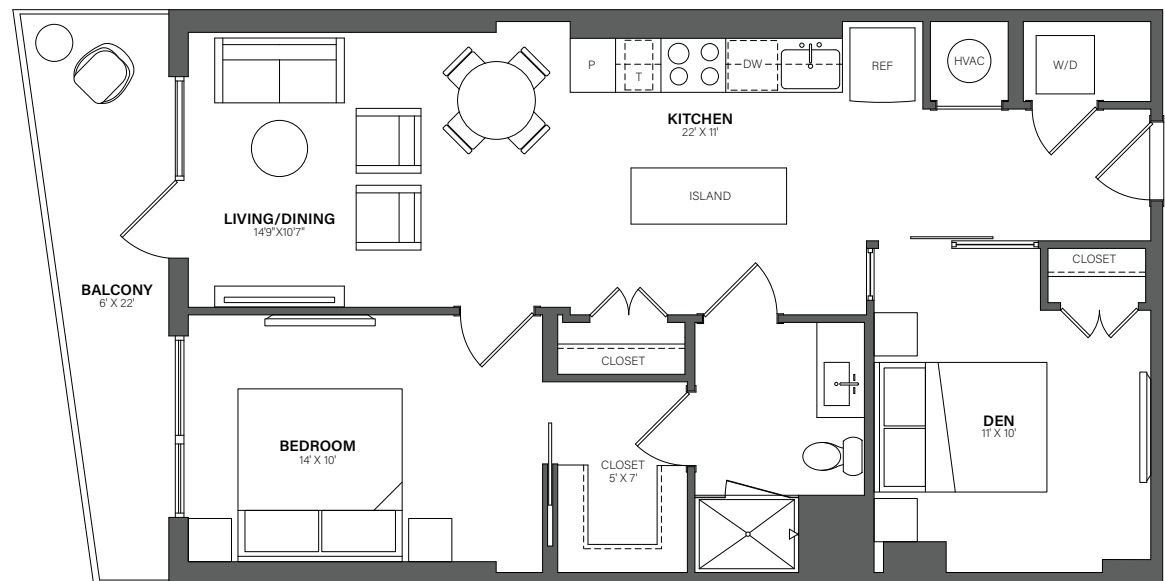

THE WESTERLY

409

1 Bed + Den, 1 Bath • 833 Sq. Ft.

Rent

Available

Lease Term

Floor plans are an artist's conception. Details and dimensions may differ from actual plans.

TheWesterlyDC.com