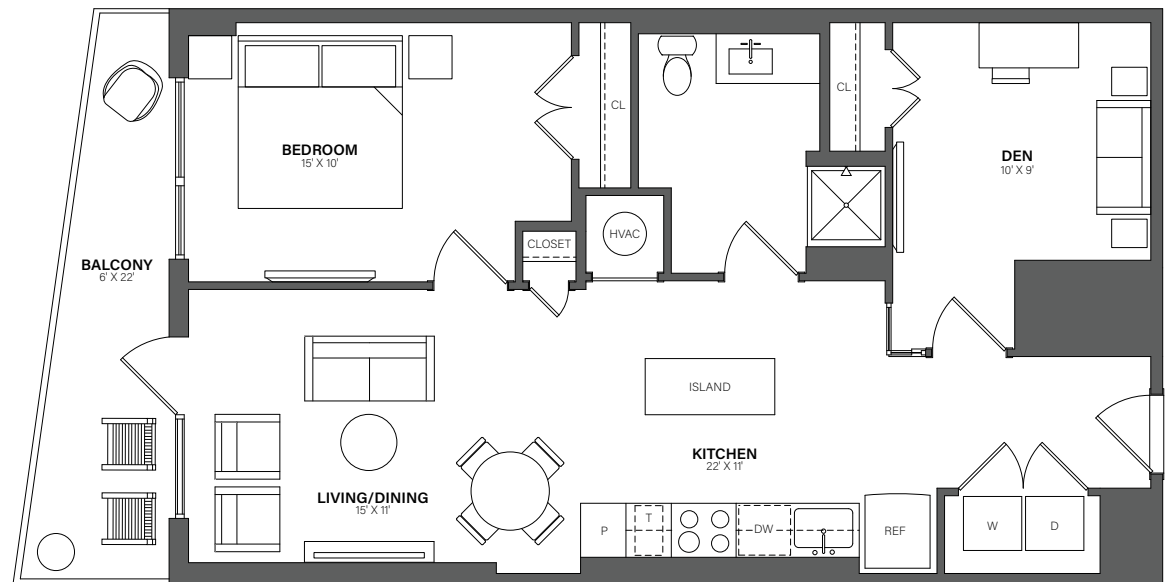

THE WESTERLY

410

1 Bed + Den, 1 Bath • 827 Sq. Ft.

Rent

Available

Lease Term

Floor plans are an artist's conception. Details and dimensions may differ from actual plans.

TheWesterlyDC.com