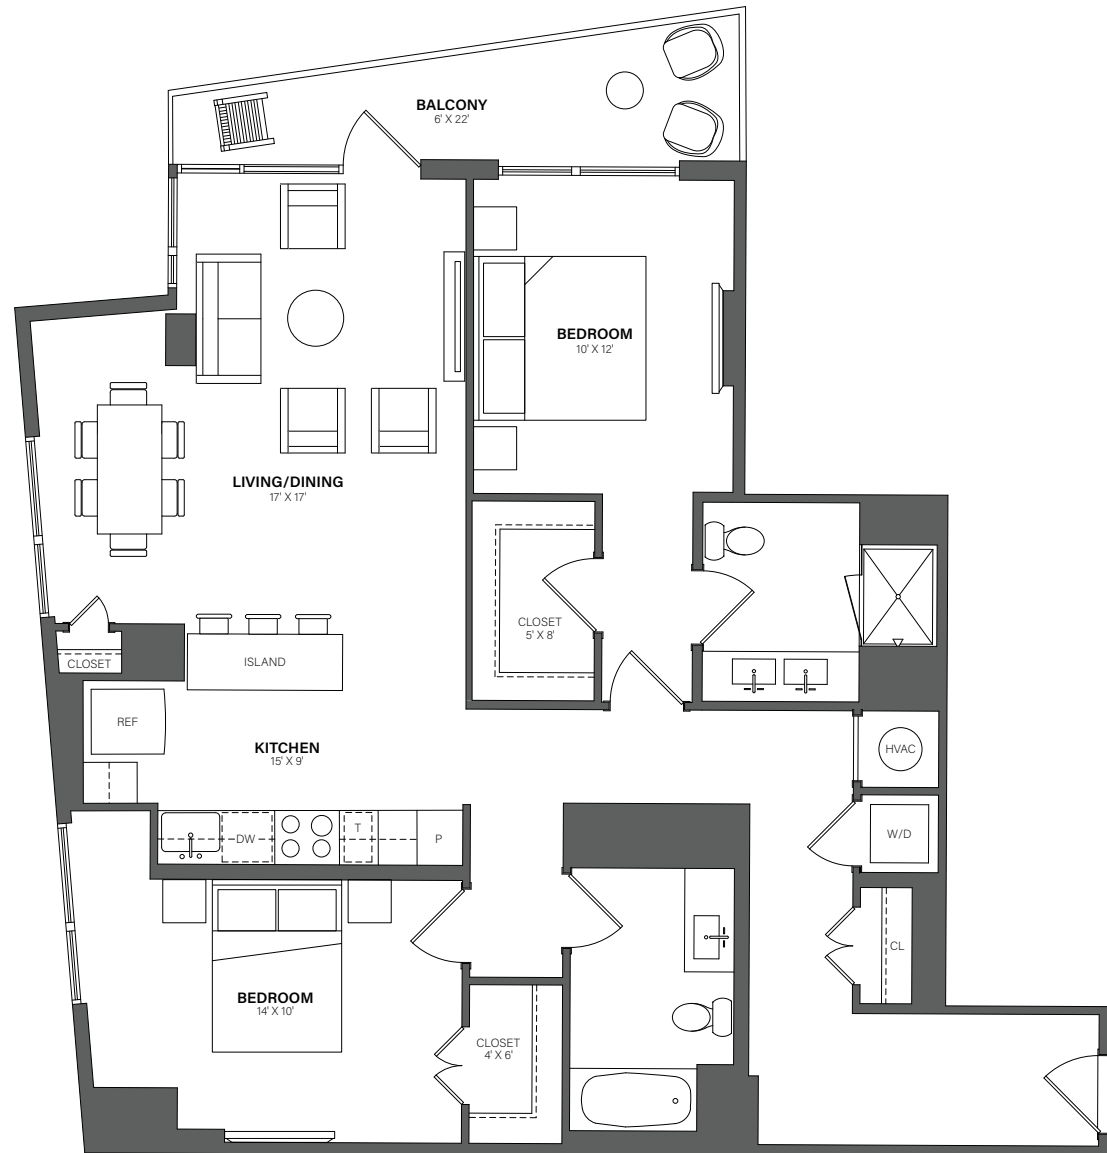

THE WESTERLY

411

2 Bed, 2 Bath • 1,163 Sq. Ft.

Rent

Available

Lease Term

Floor plans are an artist's conception. Details and dimensions may differ from actual plans.