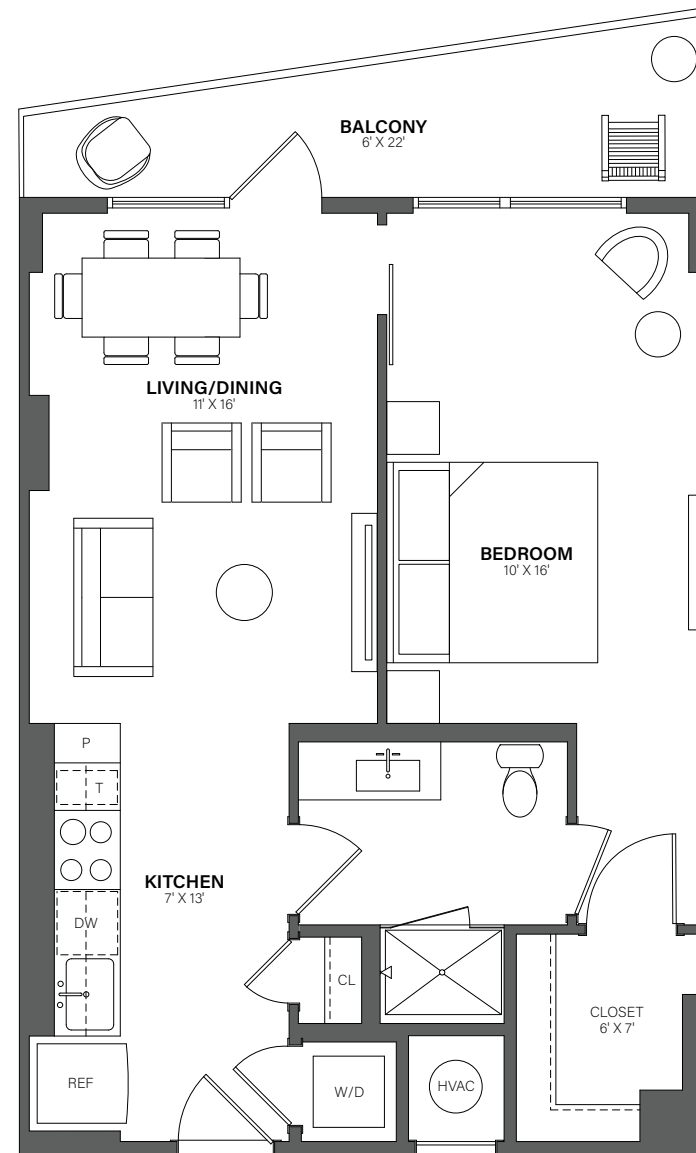

# THE WESTERLY

# 413

1 Bed, 1 Bath • 671 Sq. Ft.

Rent

Available

Lease Term

Floor plans are an artist's conception. Details and dimensions may differ from actual plans.

TheWesterlyDC.com

350 MAPLE DRIVE SW, WASHINGTON, DC 20024