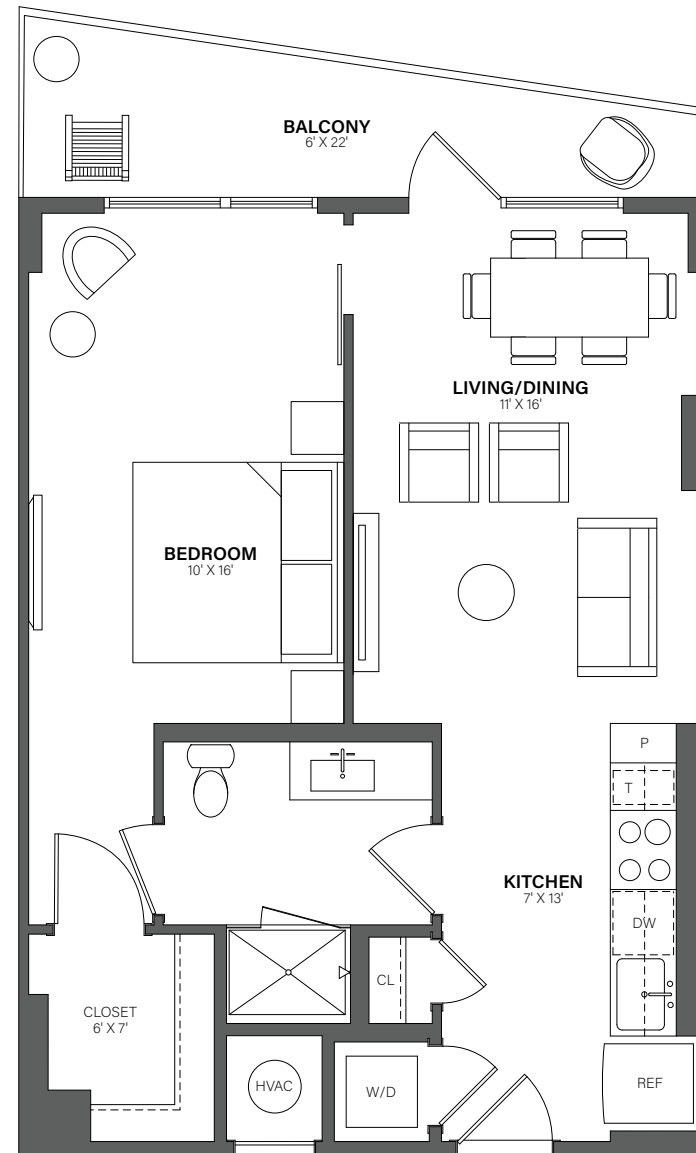

THE WESTERLY

414

1 Bed, 1 Bath • 671 Sq. Ft.

Rent

Available

Lease Term

Floor plans are an artist's conception. Details and dimensions may differ from actual plans.

TheWesterlyDC.com