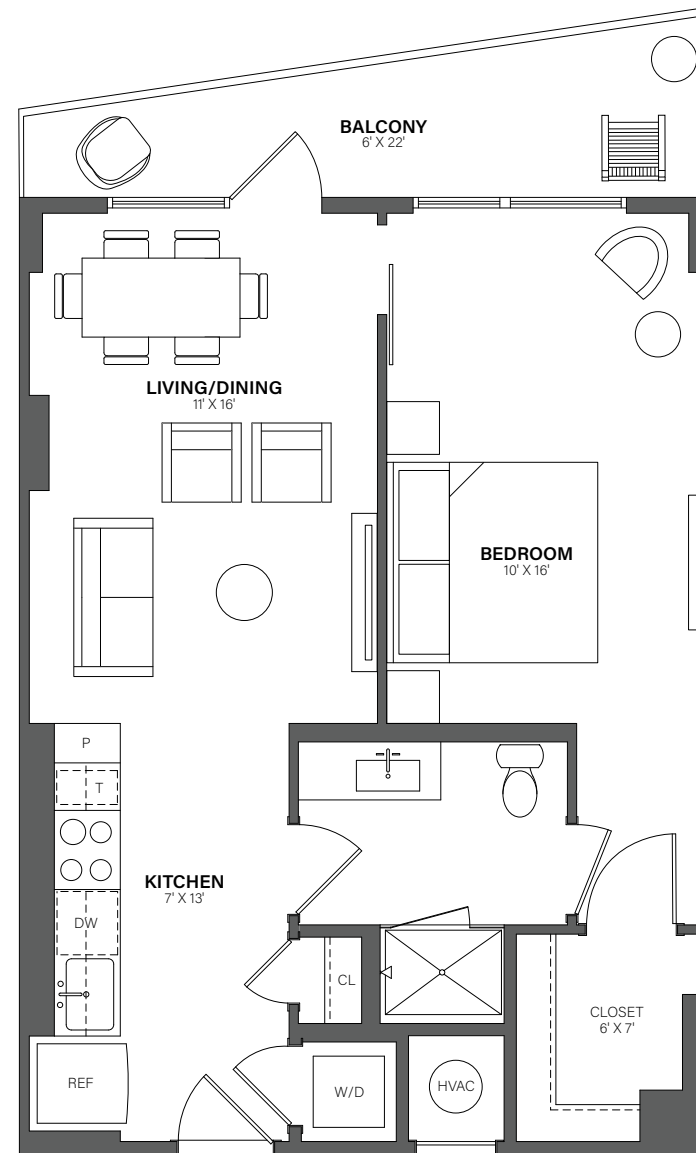

THE WESTERLY

415

1 Bed, 1 Bath • 671 Sq. Ft.

Rent

Available

Lease Term

Floor plans are an artist's conception. Details and dimensions may differ from actual plans.

TheWesterlyDC.com