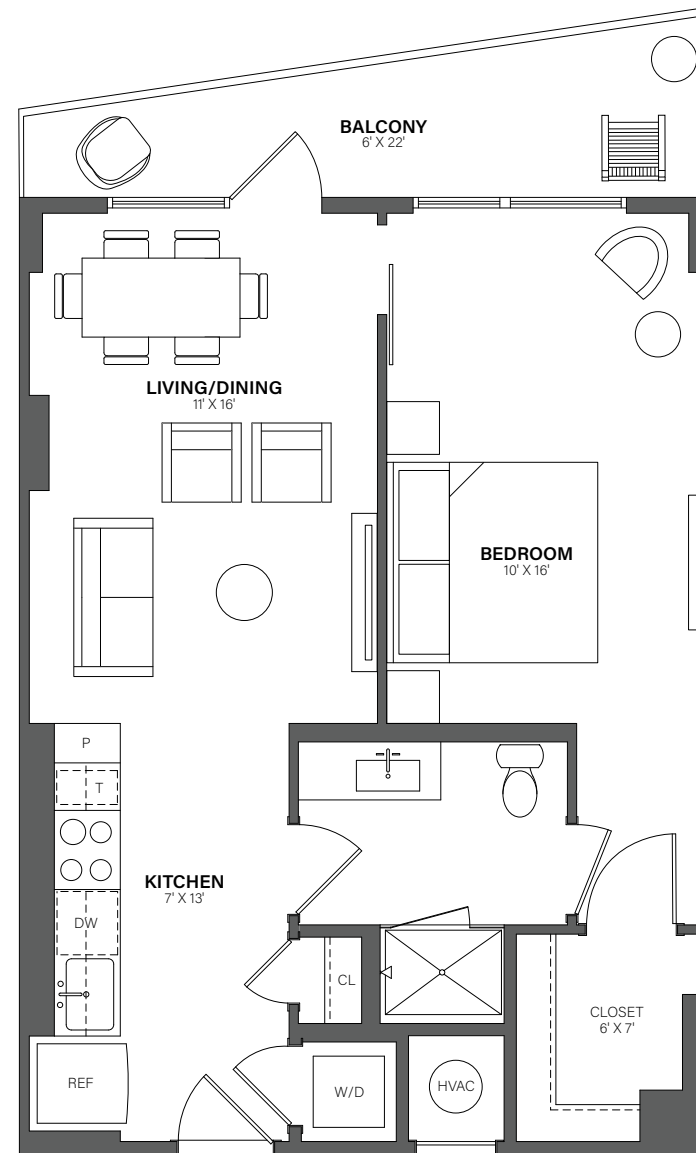

THE WESTERLY

417

1 Bed, 1 Bath • 671 Sq. Ft.

Rent

Available

Lease Term

Floor plans are an artist's conception. Details and dimensions may differ from actual plans.

TheWesterlyDC.com