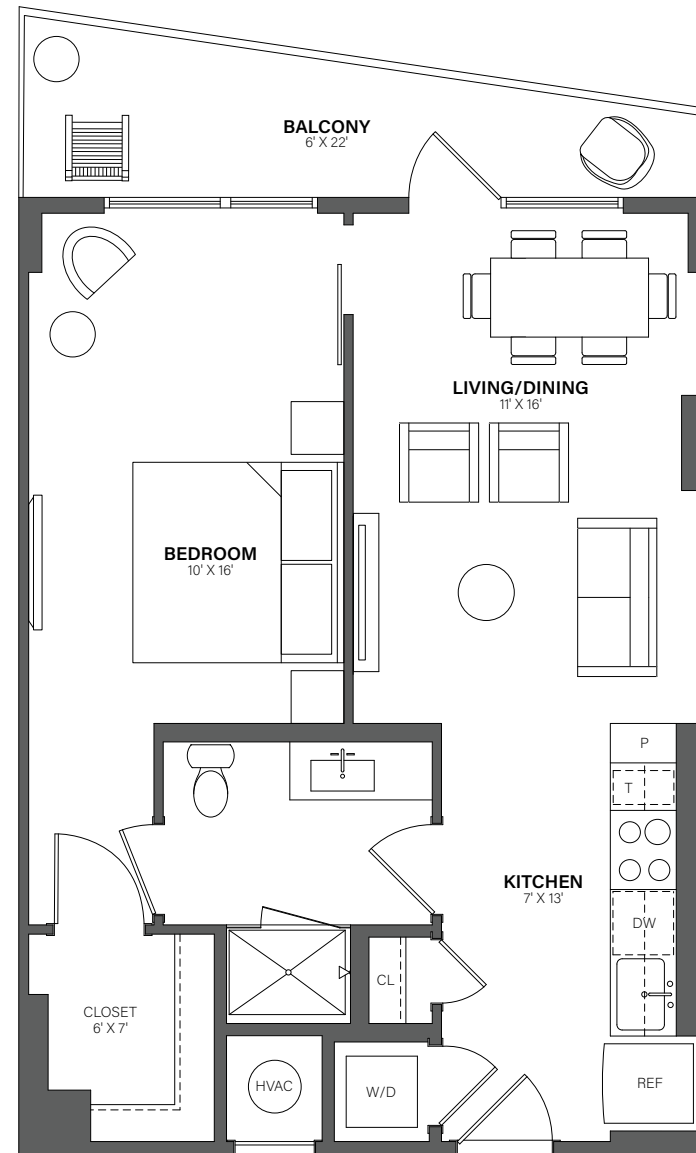

THE WESTERLY

418

1 Bed, 1 Bath • 671 Sq. Ft.

Rent

Available

Lease Term

Floor plans are an artist's conception. Details and dimensions may differ from actual plans.

TheWesterlyDC.com