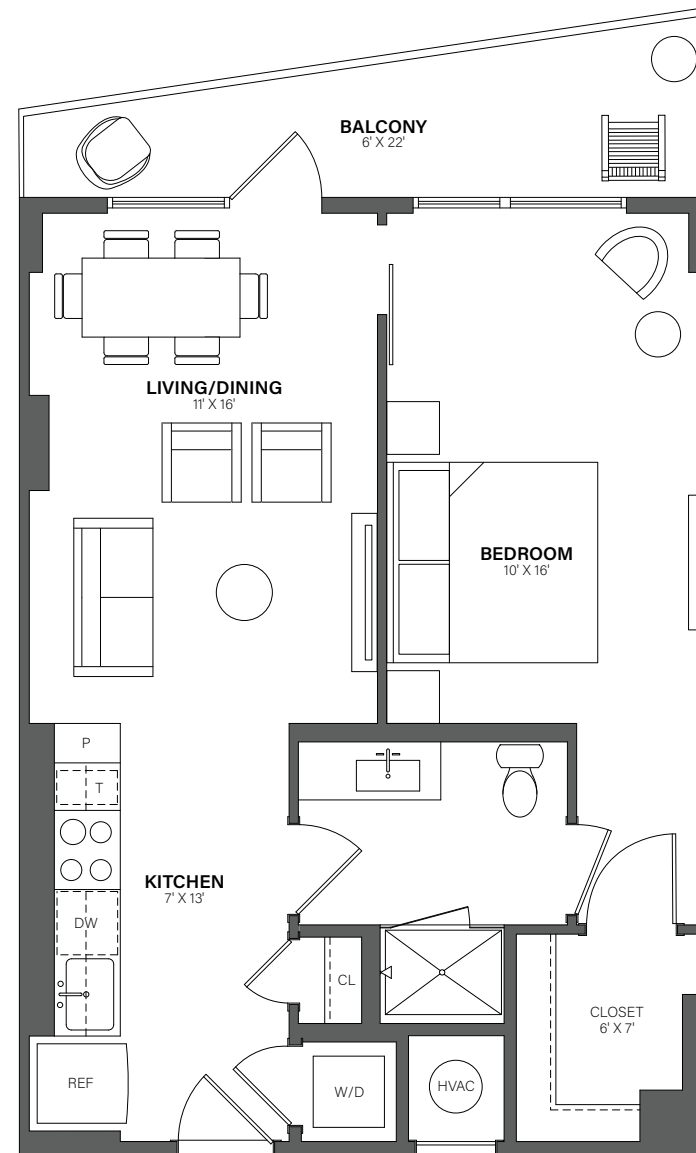

THE WESTERLY

419

1 Bed, 1 Bath • 671 Sq. Ft.

Rent

Available

Lease Term

Floor plans are an artist's conception. Details and dimensions may differ from actual plans.

TheWesterlyDC.com