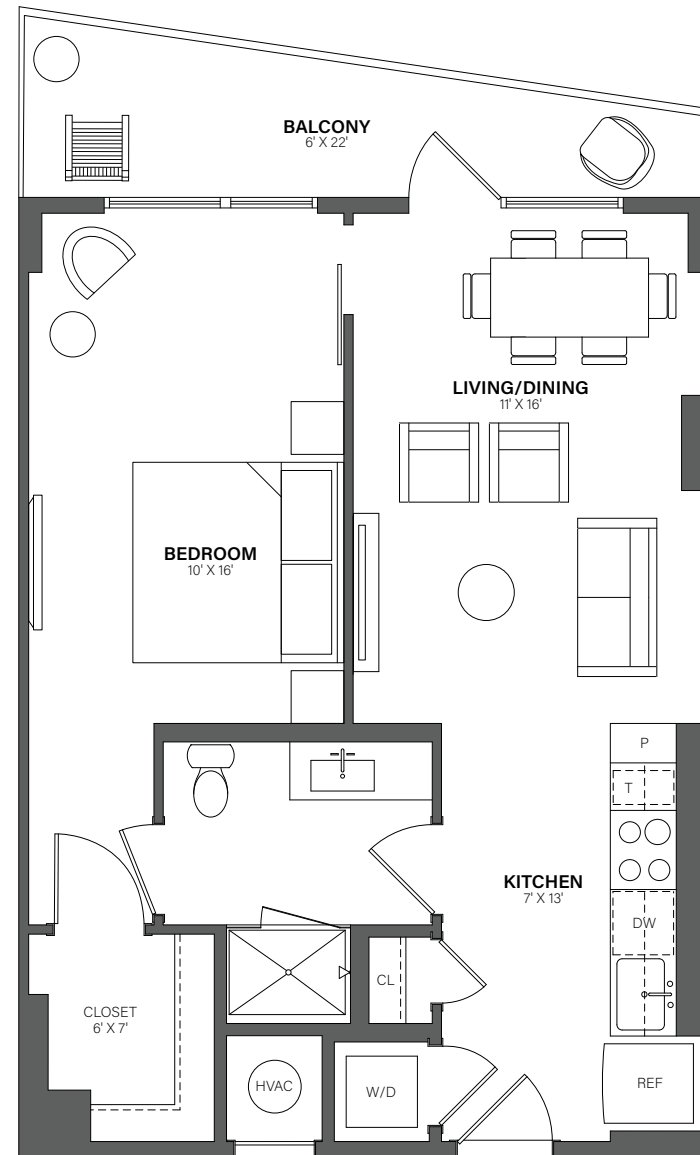

THE WESTERLY

420

1 Bed, 1 Bath • 671 Sq. Ft.

Rent

Available

Lease Term

Floor plans are an artist's conception. Details and dimensions may differ from actual plans.

TheWesterlyDC.com