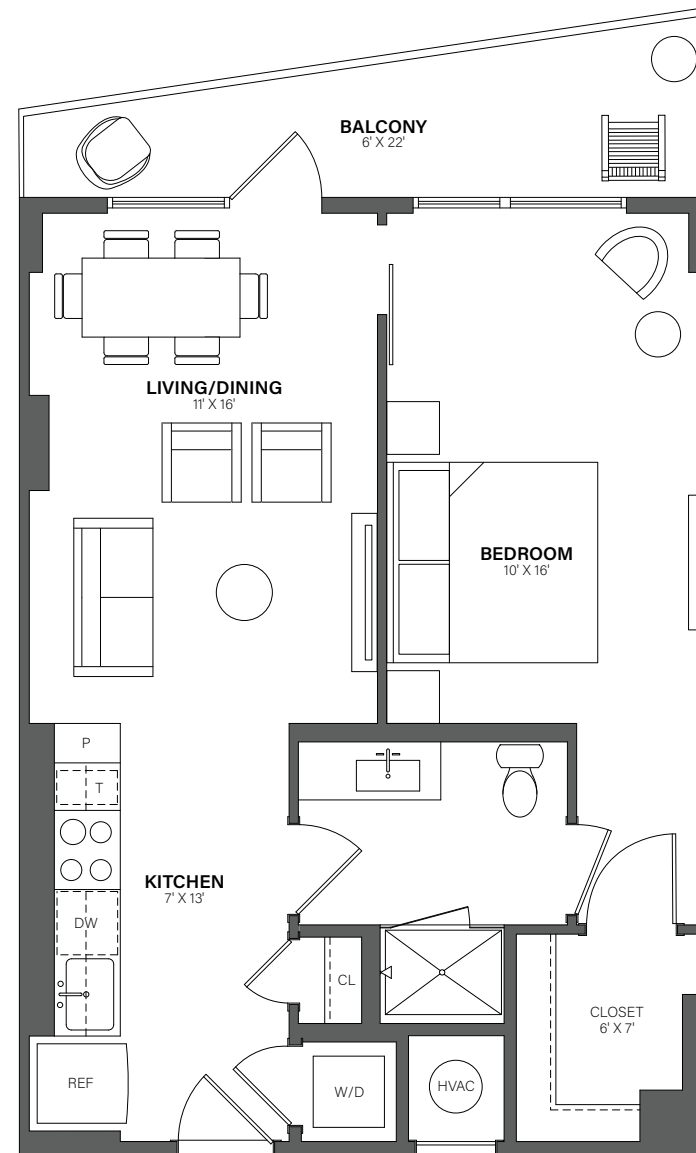

THE WESTERLY

422

1 Bed, 1 Bath • 611 Sq. Ft.

Rent

Available

Lease Term

Floor plans are an artist's conception. Details and dimensions may differ from actual plans.

TheWesterlyDC.com