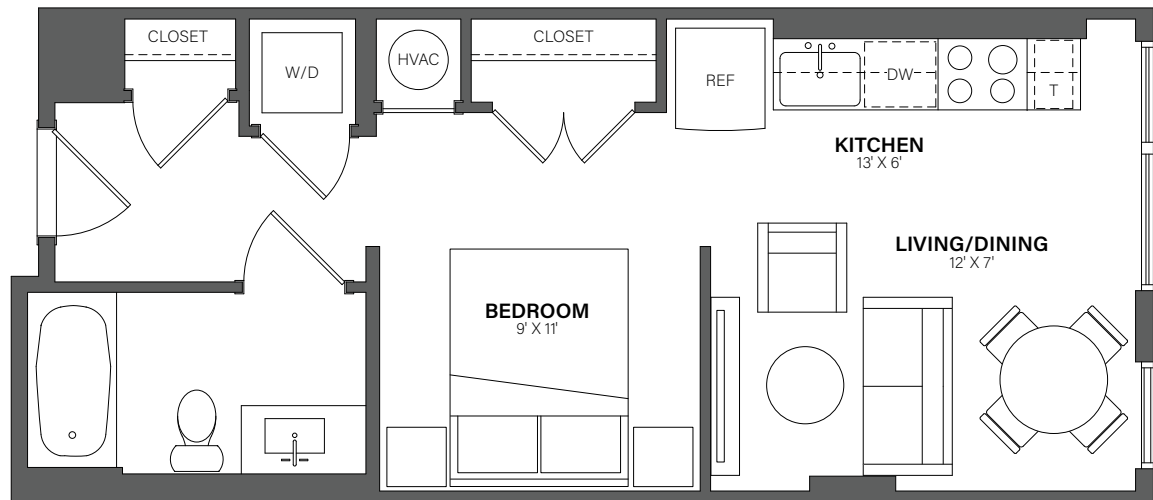

THE WESTERLY

425

Studio, 1 Bath • 449 Sq. Ft.

Rent

Available

Lease Term

Floor plans are an artist's conception. Details and dimensions may differ from actual plans.

TheWesterlyDC.com