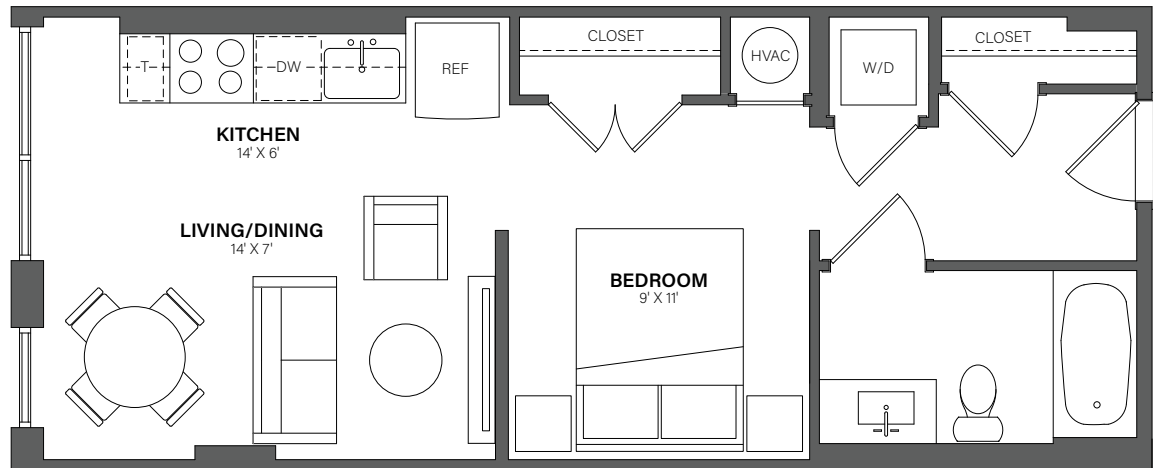

# THE WESTERLY

# 426

Studio, 1 Bath • 452 Sq. Ft.

Rent

Available

Lease Term

Floor plans are an artist's conception. Details and dimensions may differ from actual plans.

TheWesterlyDC.com

350 MAPLE DRIVE SW, WASHINGTON, DC 20024