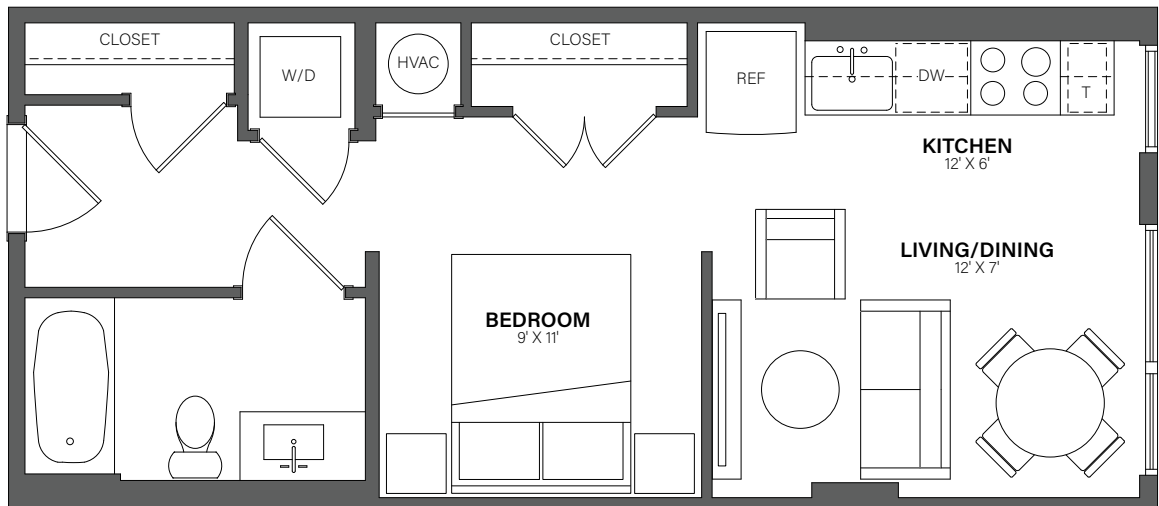

# THE WESTERLY

# 427

Studio, 1 Bath • 452 Sq. Ft.

Rent

Available

Lease Term

Floor plans are an artist's conception. Details and dimensions may differ from actual plans.

TheWesterlyDC.com

350 MAPLE DRIVE SW, WASHINGTON, DC 20024