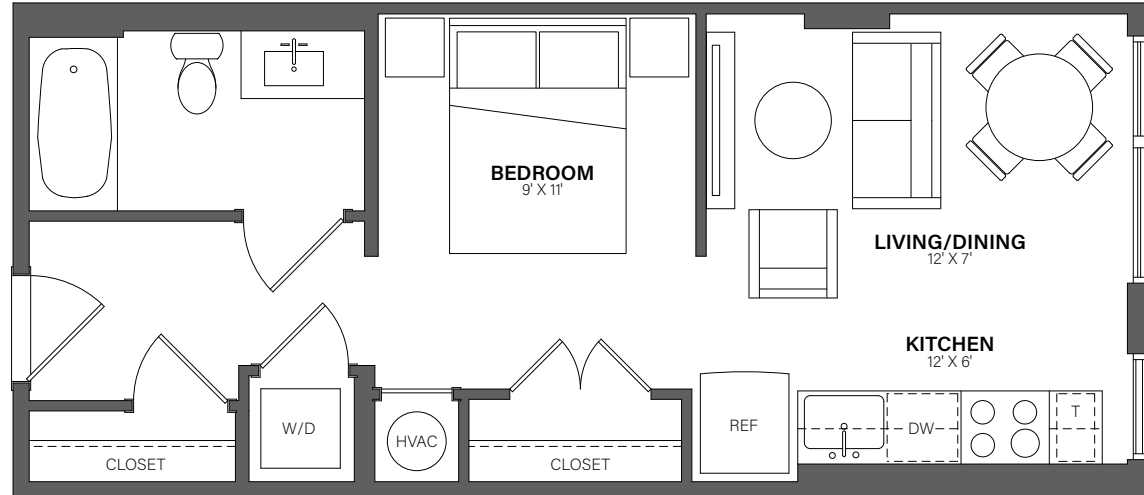

THE WESTERLY

428

Studio, 1 Bath • 452 Sq. Ft.

Rent

Available

Lease Term

Floor plans are an artist's conception. Details and dimensions may differ from actual plans.

TheWesterlyDC.com