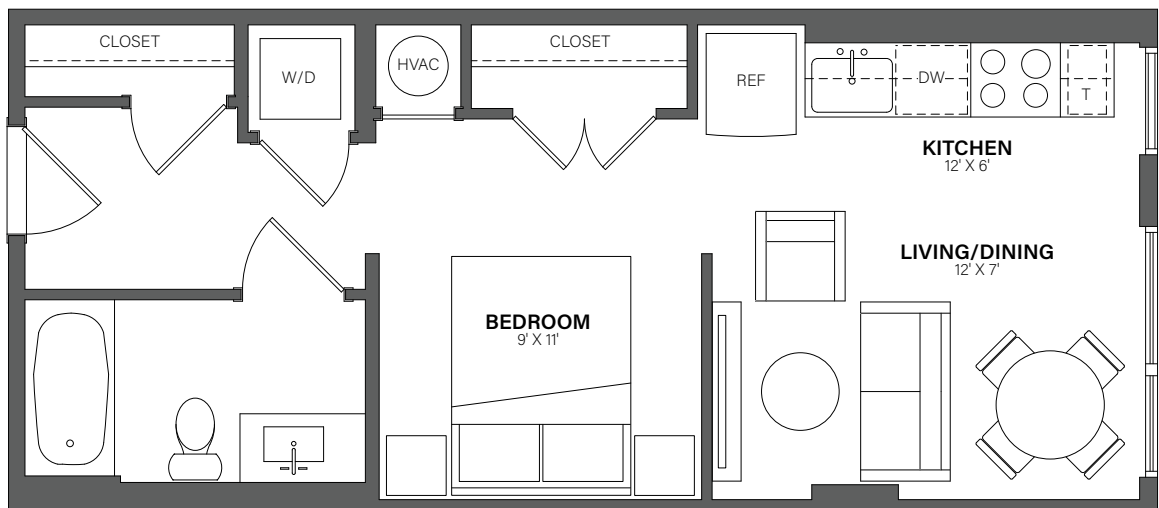

THE WESTERLY

429

Studio, 1 Bath • 452 Sq. Ft.

Rent

Available

Lease Term

Floor plans are an artist's conception. Details and dimensions may differ from actual plans.

TheWesterlyDC.com