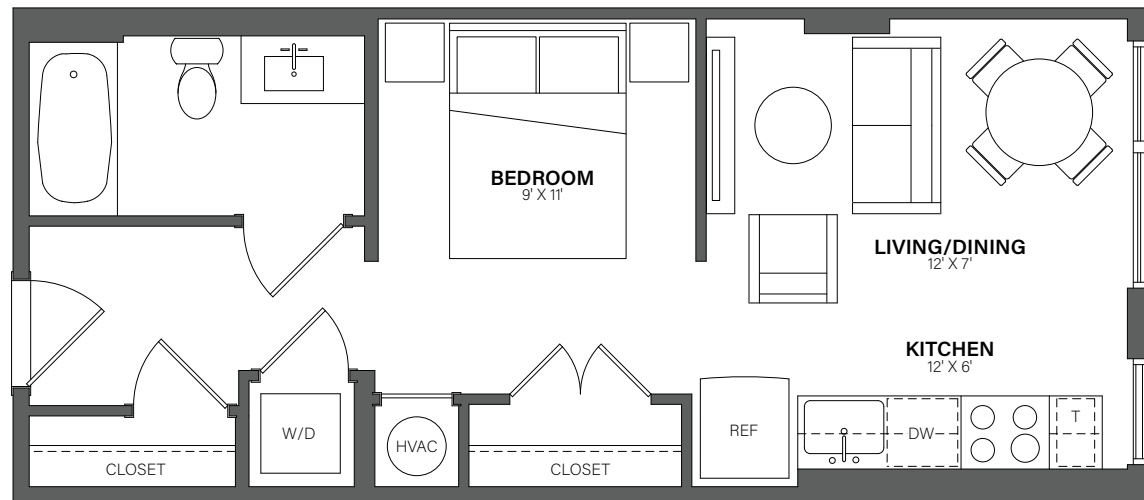

THE WESTERLY

430

Studio, 1 Bath • 452 Sq. Ft.

Rent

Available

Lease Term

Floor plans are an artist's conception. Details and dimensions may differ from actual plans.

TheWesterlyDC.com