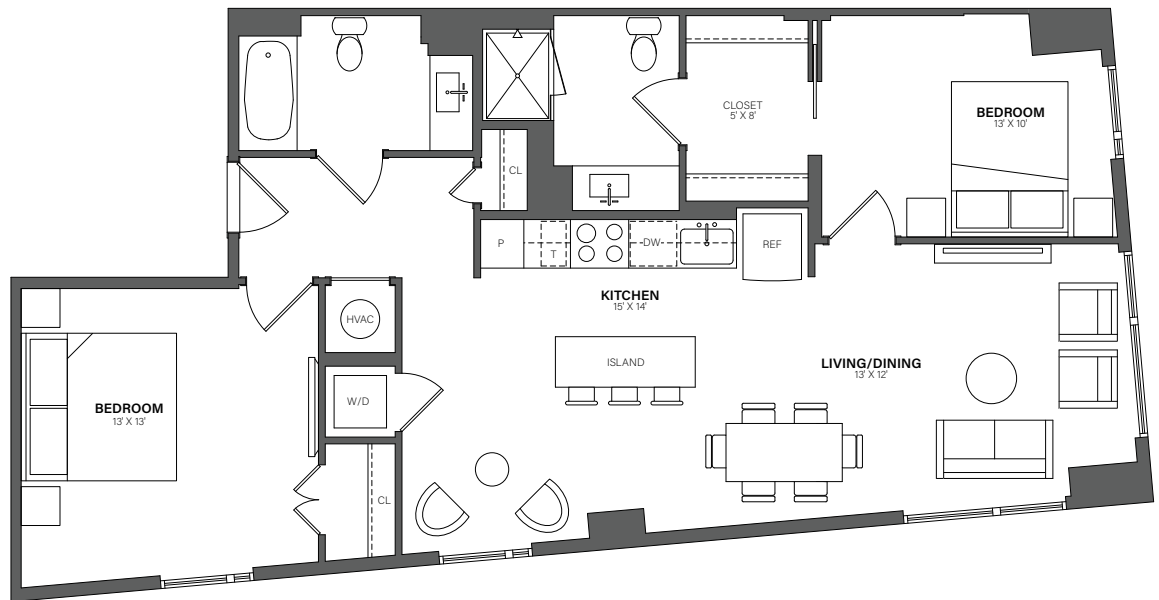

# THE WESTERLY

# 431

2 Bed, 2 Bath • 1,038 Sq. Ft.

Rent

Available

Lease Term

Floor plans are an artist's conception. Details and dimensions may differ from actual plans.