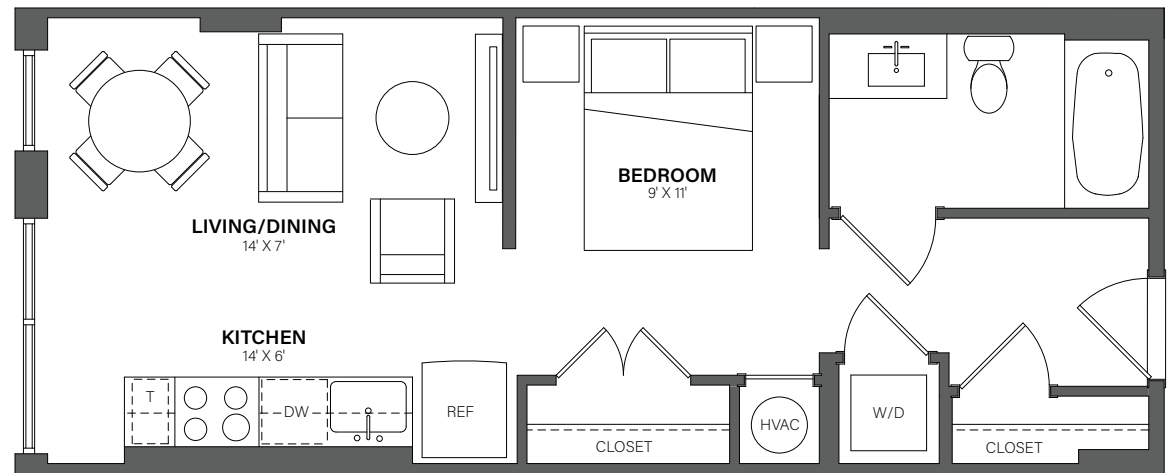

THE WESTERLY

435

Studio, 1 Bath • 476 Sq. Ft.

Rent

Available

Lease Term

Floor plans are an artist's conception. Details and dimensions may differ from actual plans.