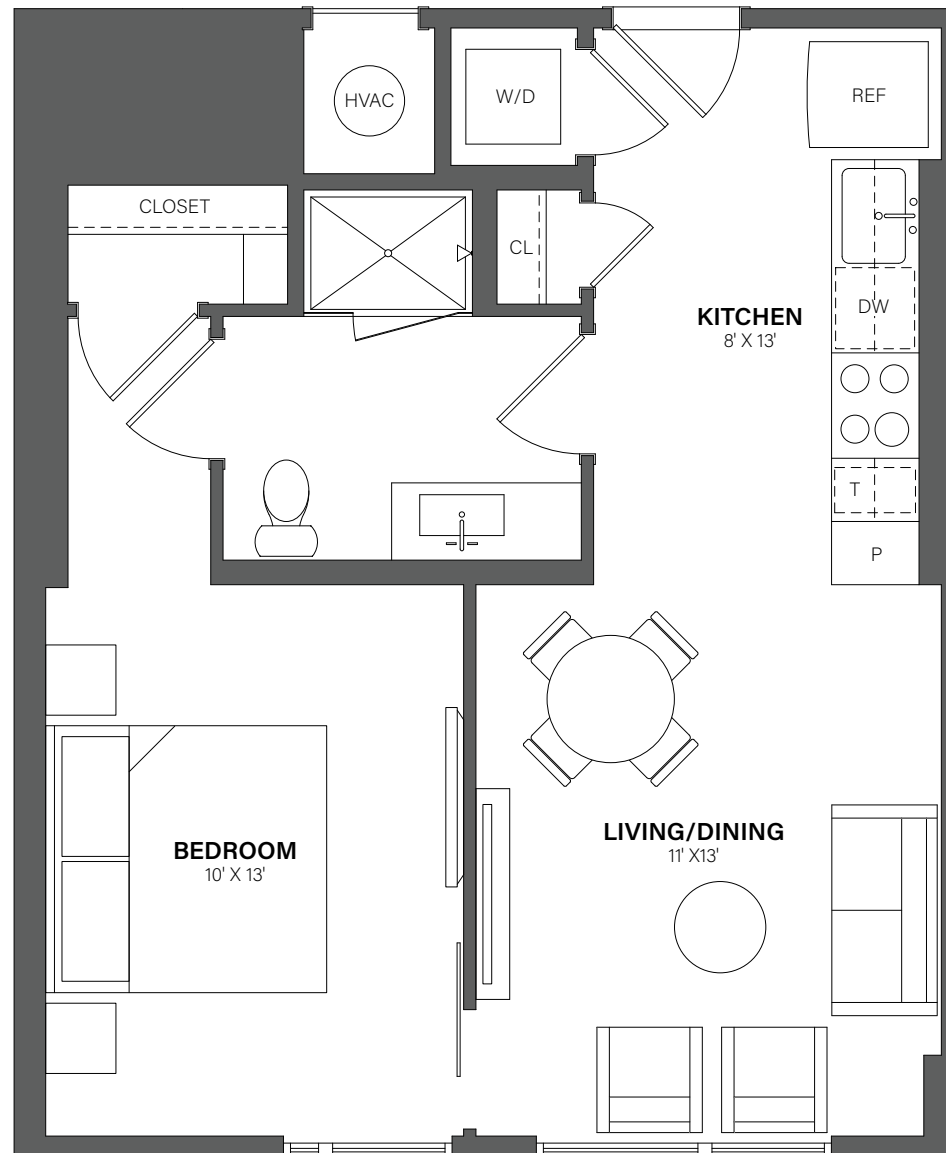

THE WESTERLY

444

1 Bed, 1 Bath • 602 Sq. Ft.

Rent

Available

Lease Term

Floor plans are an artist's conception. Details and dimensions may differ from actual plans.