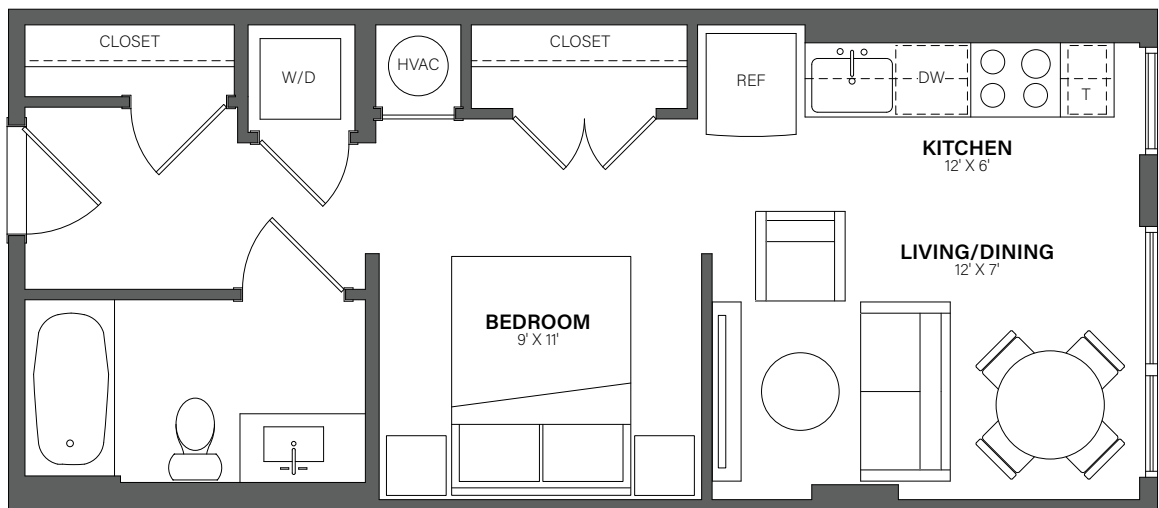

THE WESTERLY

502

Studio, 1 Bath • 452 Sq. Ft.

Rent

Available

Lease Term

Floor plans are an artist's conception. Details and dimensions may differ from actual plans.

TheWesterlyDC.com