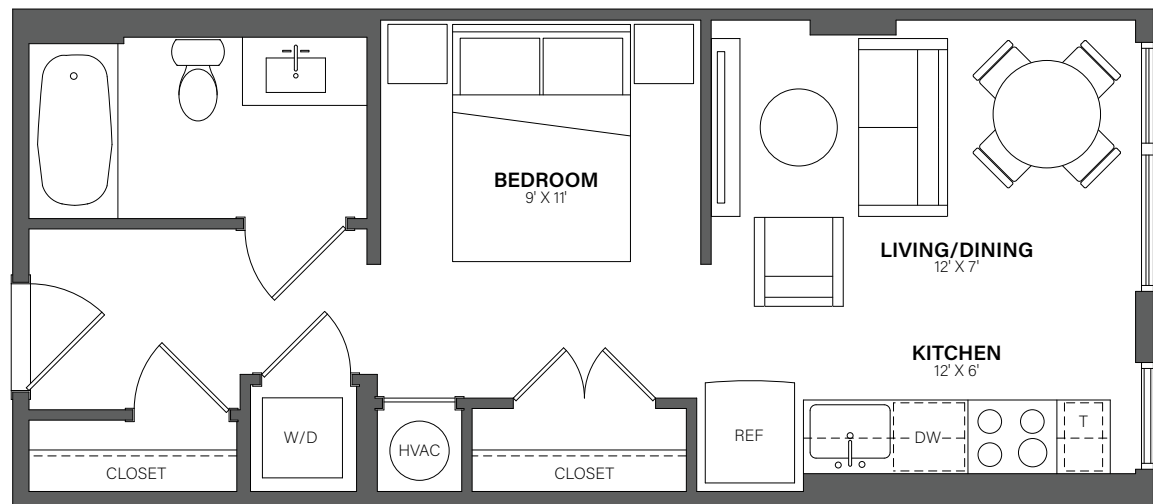

# THE WESTERLY

# 503

Studio, 1 Bath • 452 Sq. Ft.

Rent

Available

Lease Term

Floor plans are an artist's conception. Details and dimensions may differ from actual plans.

TheWesterlyDC.com

350 MAPLE DRIVE SW, WASHINGTON, DC 20024