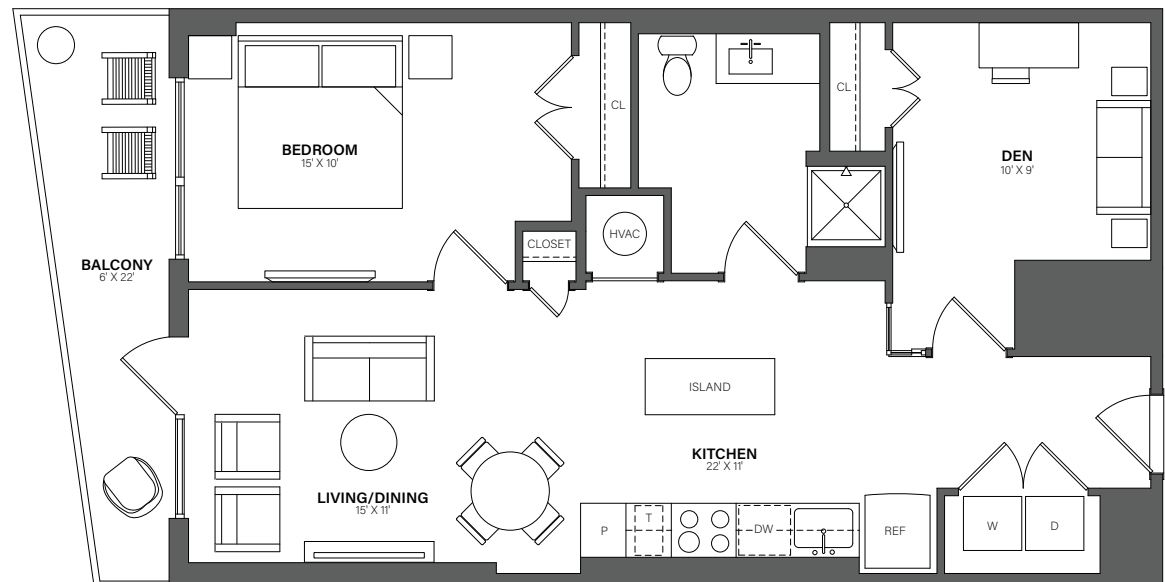

THE WESTERLY

508

1 Bed + Den, 1 Bath • 827 Sq. Ft.

Rent

Available

Lease Term

Floor plans are an artist's conception. Details and dimensions may differ from actual plans.