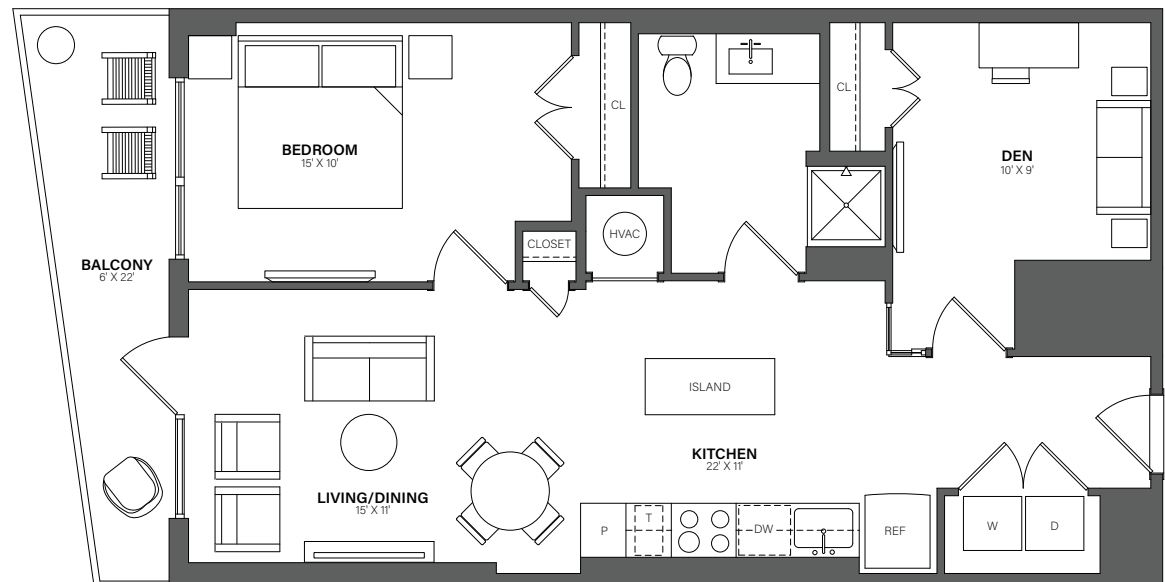

THE WESTERLY

510

1 Bed + Den, 1 Bath • 827 Sq. Ft.

Rent

Available

Lease Term

Floor plans are an artist's conception. Details and dimensions may differ from actual plans.

TheWesterlyDC.com