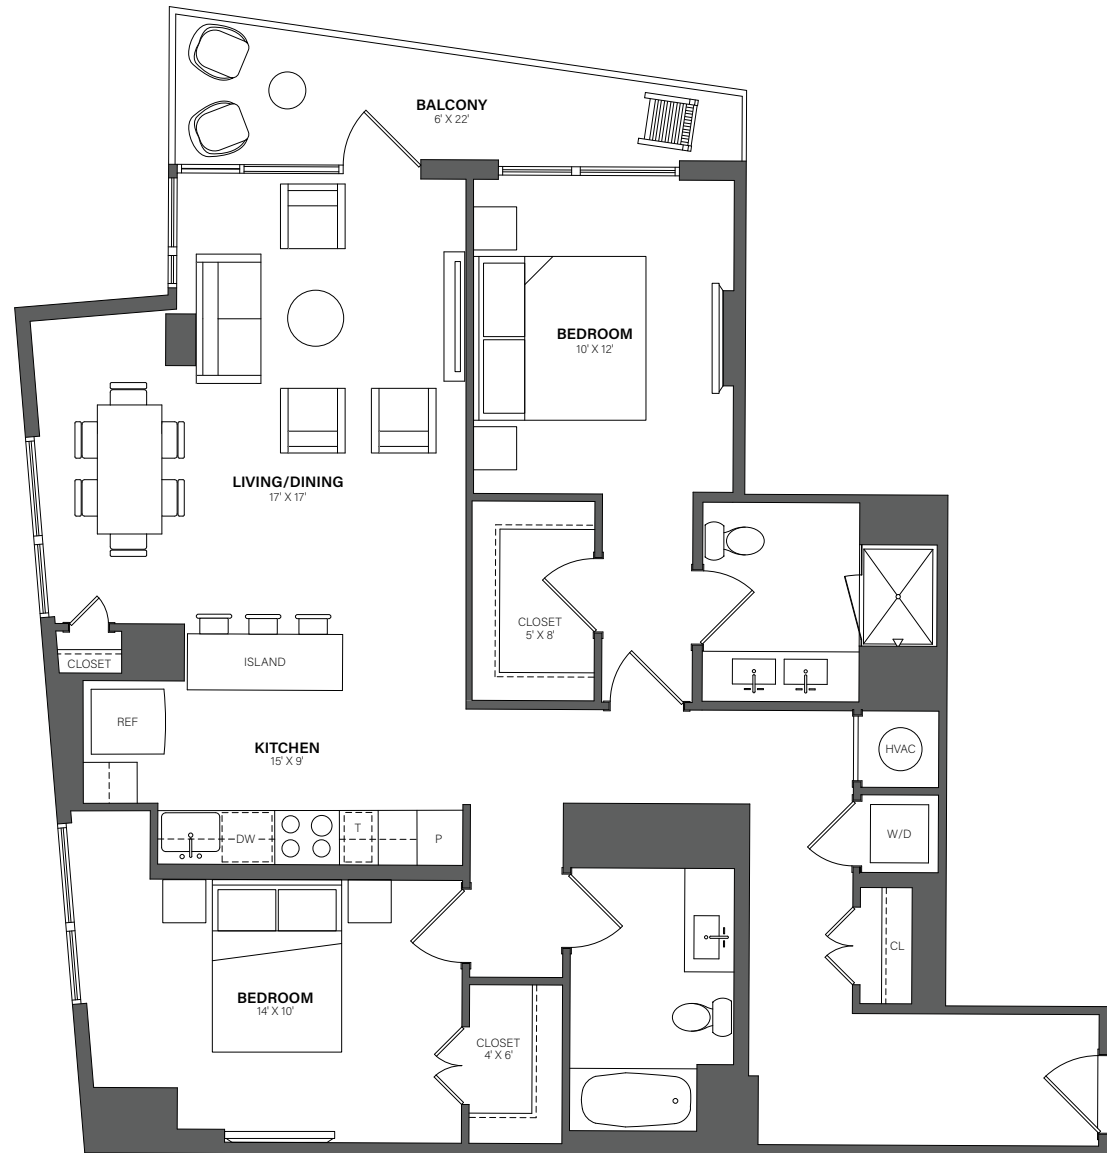

THE WESTERLY

511

2 Bed, 2 Bath • 1,248 Sq. Ft.

Rent

Available

Lease Term

Floor plans are an artist's conception. Details and dimensions may differ from actual plans.