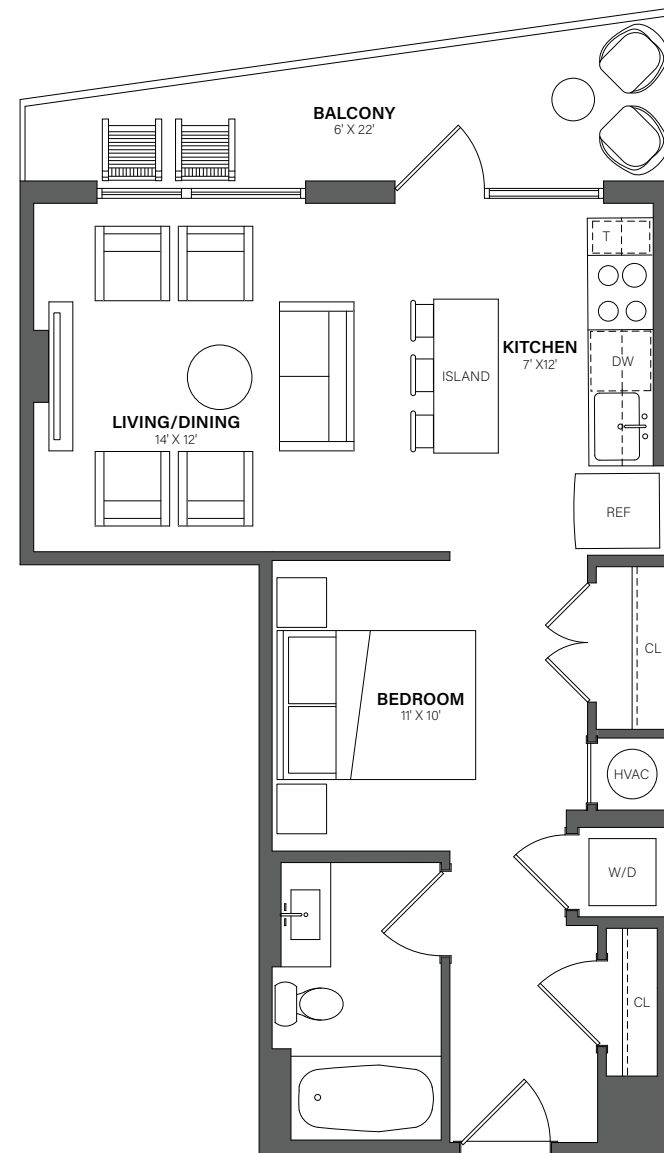

THE WESTERLY

512

Studio, 1 Bath • 560 Sq. Ft.

Rent

Available

Lease Term

Floor plans are an artist's conception. Details and dimensions may differ from actual plans.