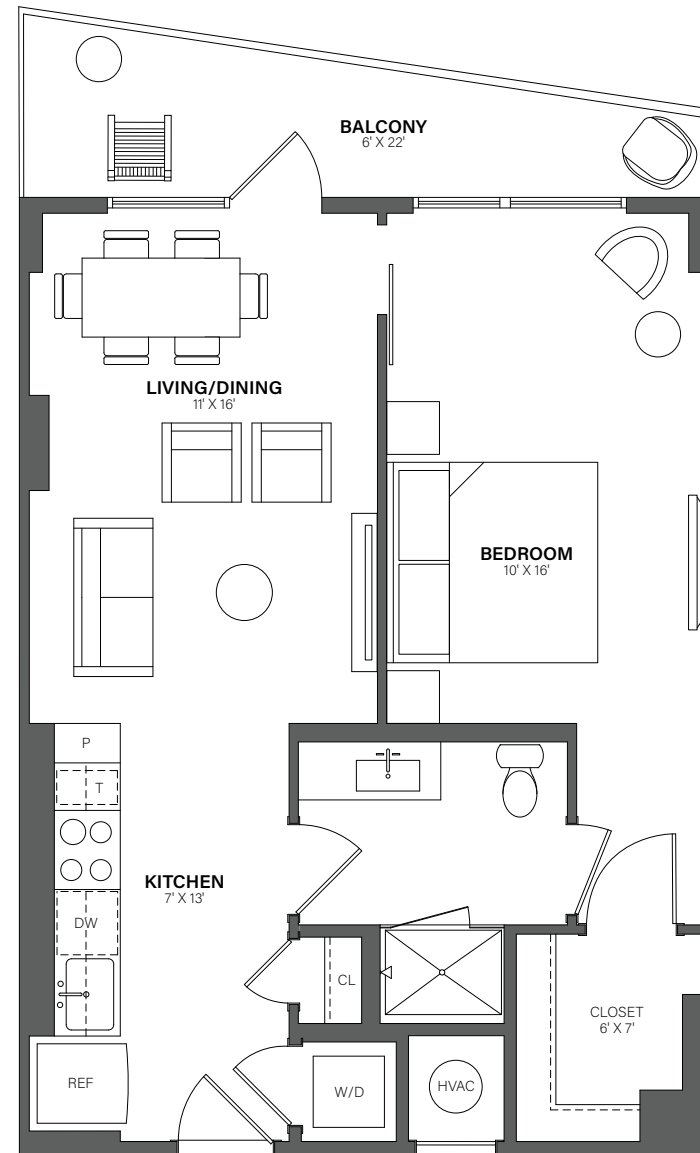

# THE WESTERLY

# 513

1 Bed, 1 Bath • 671 Sq. Ft.

Rent

Available

Lease Term

Floor plans are an artist's conception. Details and dimensions may differ from actual plans.

TheWesterlyDC.com

350 MAPLE DRIVE SW, WASHINGTON, DC 20024