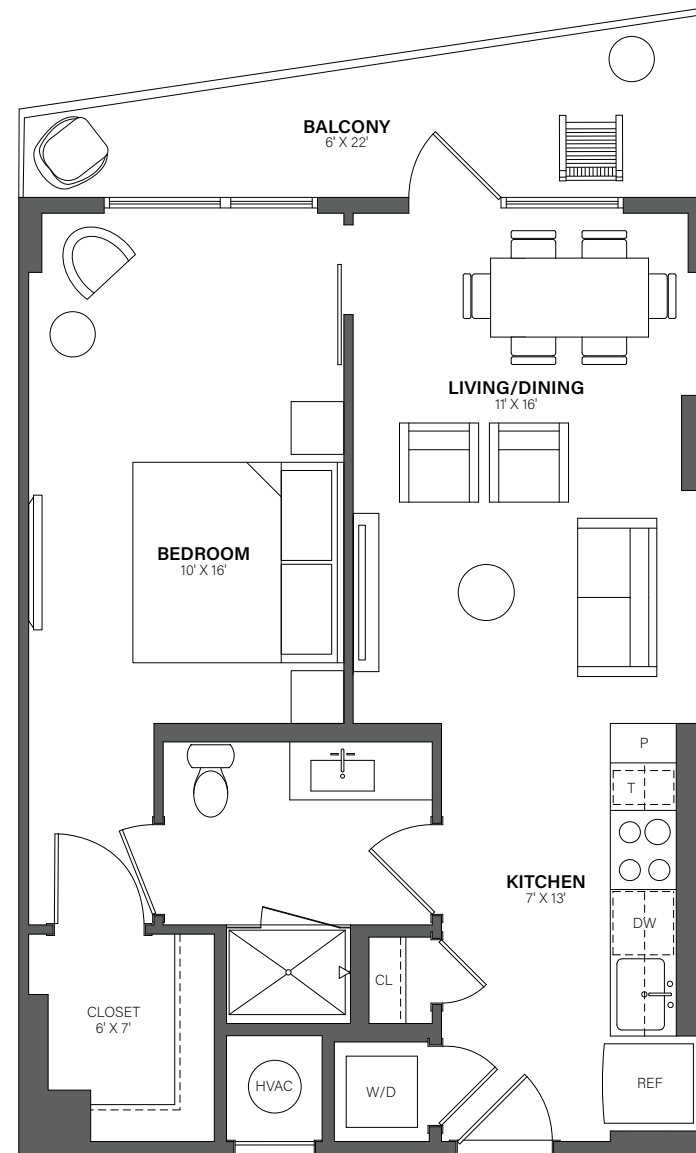

THE WESTERLY

514

1 Bed, 1 Bath • 671 Sq. Ft.

Rent

Available

Lease Term

Floor plans are an artist's conception. Details and dimensions may differ from actual plans.

TheWesterlyDC.com