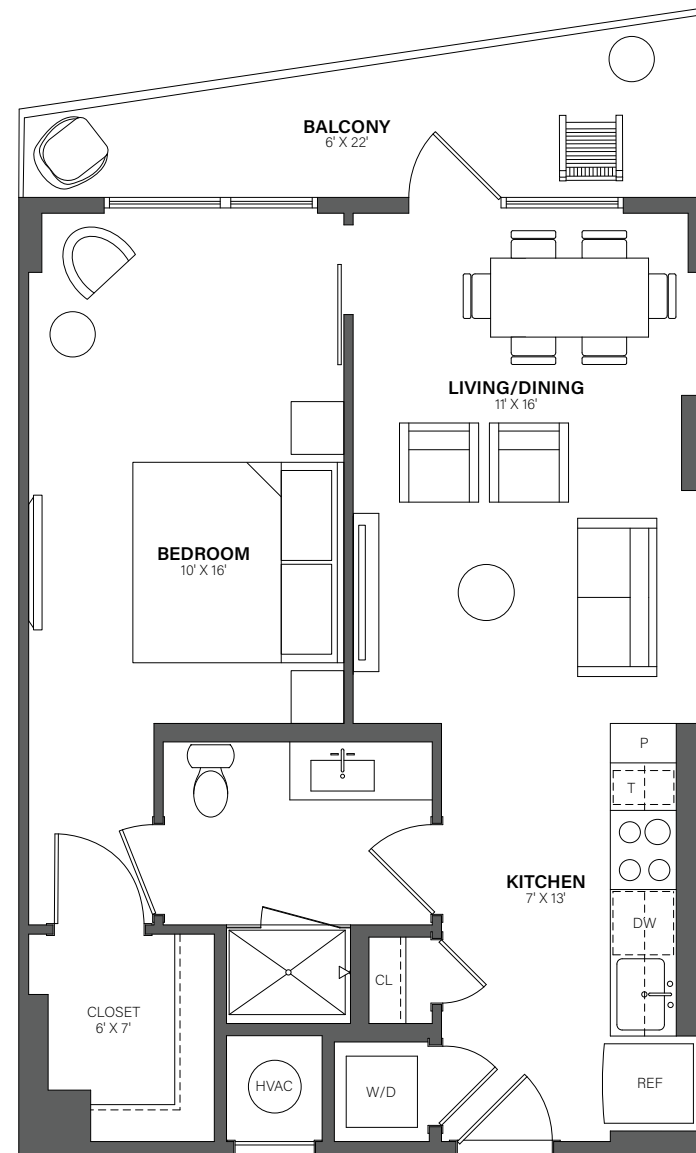

# THE WESTERLY

# 515

1 Bed, 1 Bath • 671 Sq. Ft.

Rent

Available

Lease Term

Floor plans are an artist's conception. Details and dimensions may differ from actual plans.

TheWesterlyDC.com

350 MAPLE DRIVE SW, WASHINGTON, DC 20024