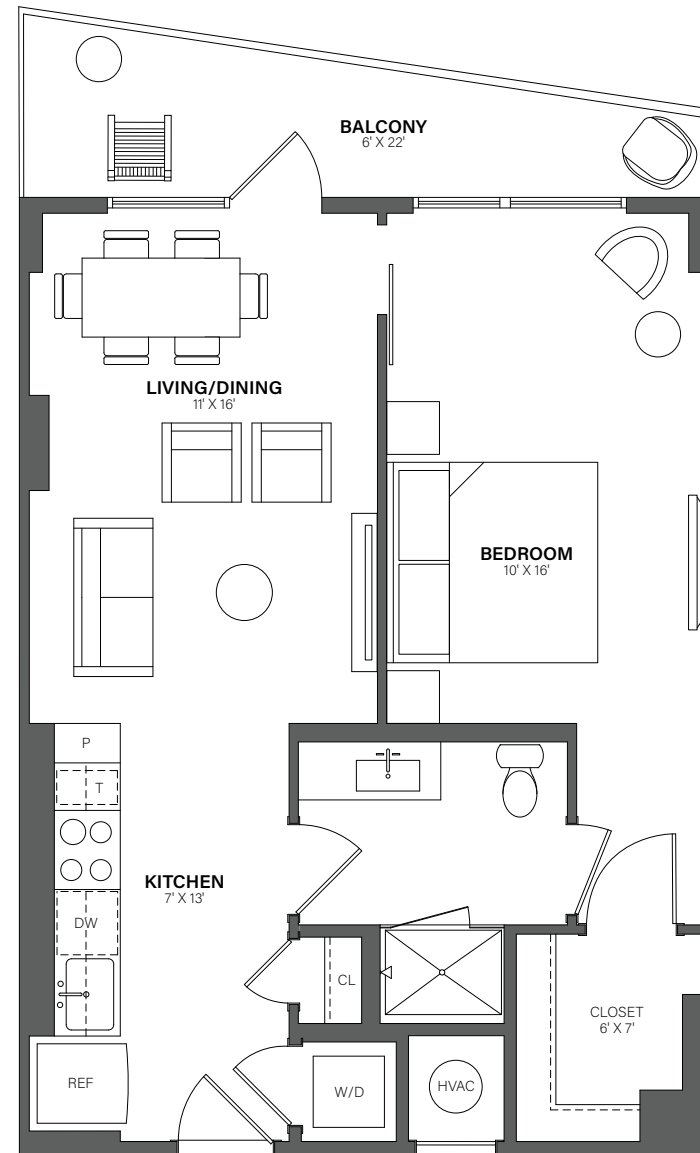

THE WESTERLY

517

1 Bed, 1 Bath • 671 Sq. Ft.

Rent

Available

Lease Term

Floor plans are an artist's conception. Details and dimensions may differ from actual plans.

TheWesterlyDC.com