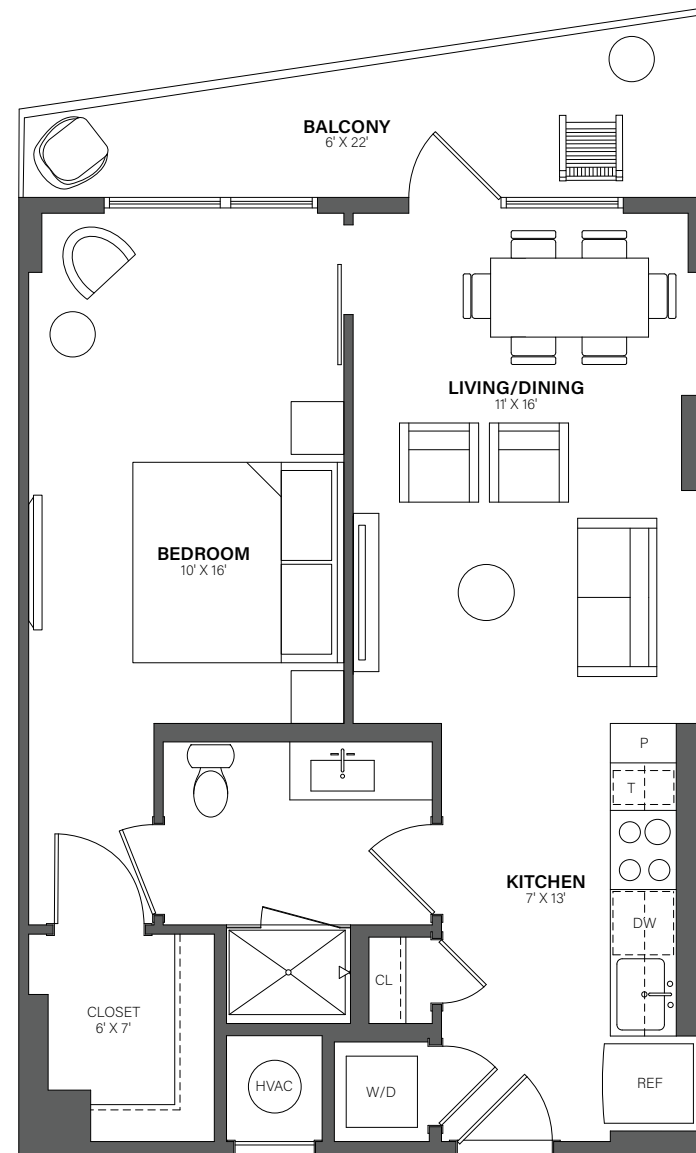

# THE WESTERLY

# 520

1 Bed, 1 Bath • 671 Sq. Ft.

Rent

Available

Lease Term

Floor plans are an artist's conception. Details and dimensions may differ from actual plans.

TheWesterlyDC.com

350 MAPLE DRIVE SW, WASHINGTON, DC 20024