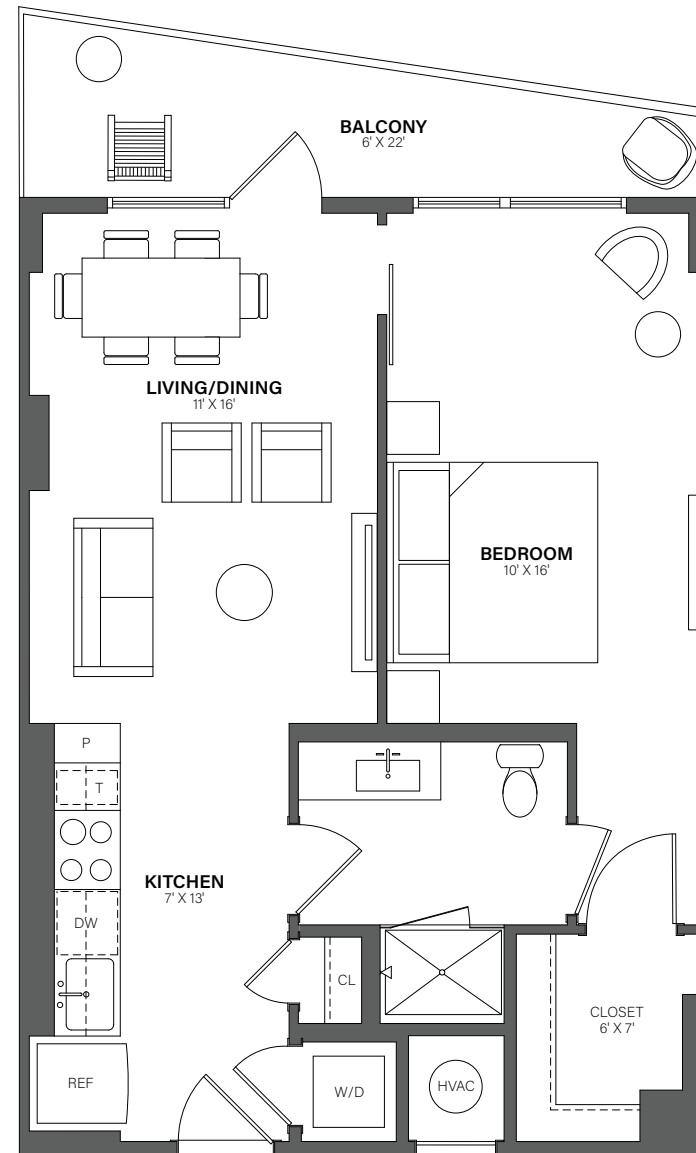

THE WESTERLY

521

Studio, 1 Bath • 671 Sq. Ft.

Rent

Available

Lease Term

Floor plans are an artist's conception. Details and dimensions may differ from actual plans.

TheWesterlyDC.com