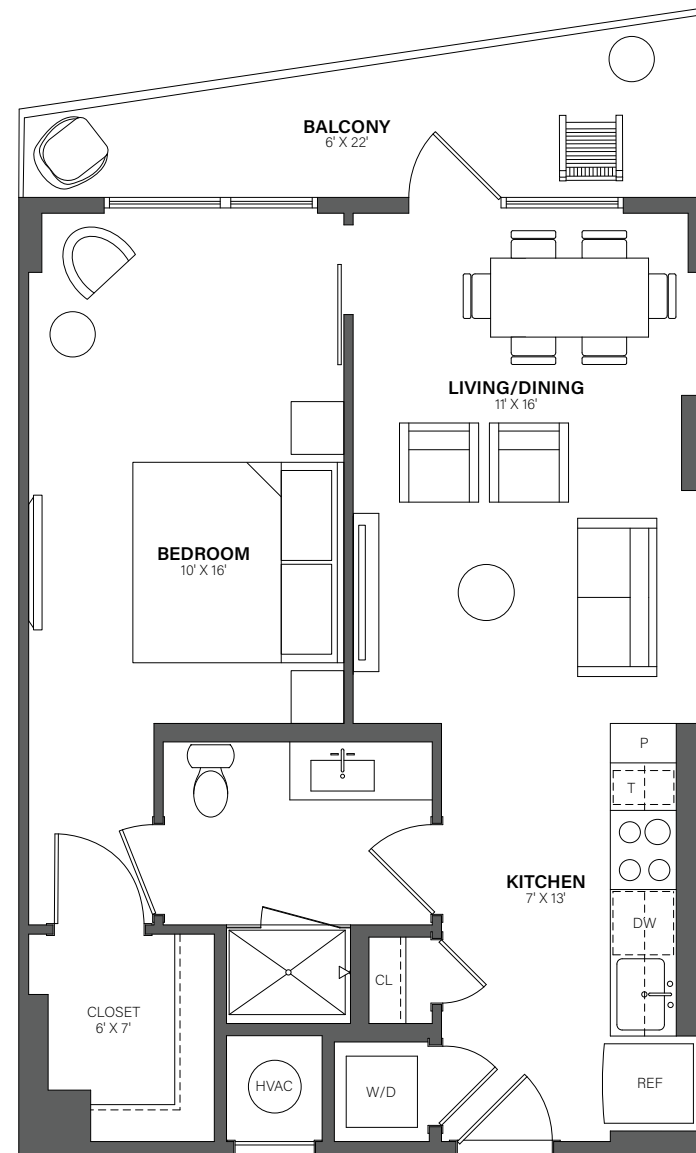

THE WESTERLY

522

1 Bed, 1 Bath • 671 Sq. Ft.

Rent

Available

Lease Term

Floor plans are an artist's conception. Details and dimensions may differ from actual plans.

TheWesterlyDC.com