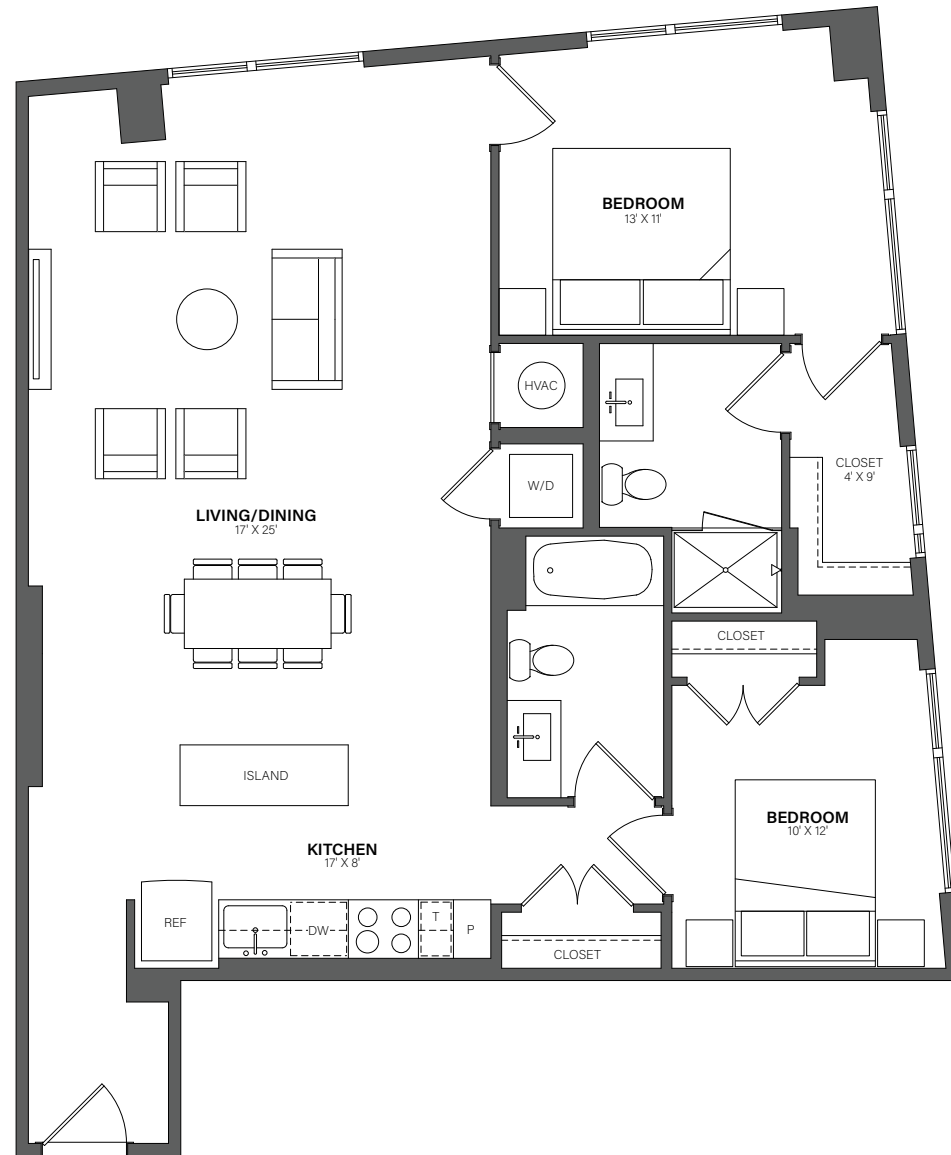

THE WESTERLY

523

2 Bed, 2 Bath • 1,152 Sq. Ft.

Rent

Available

Lease Term

Floor plans are an artist's conception. Details and dimensions may differ from actual plans.