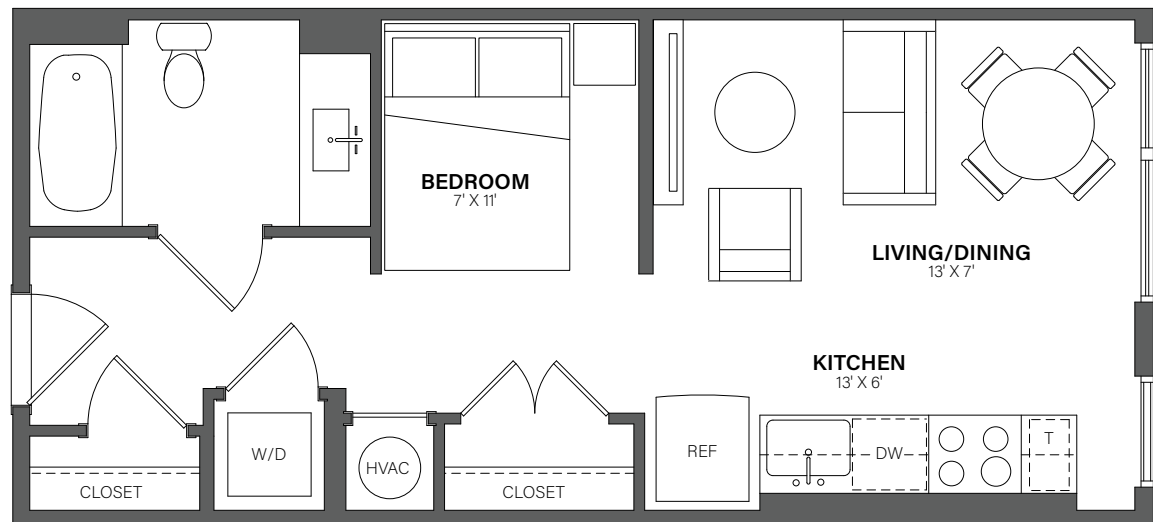

THE WESTERLY

524

Studio, 1 Bath • 440 Sq. Ft.

Rent

Available

Lease Term

Floor plans are an artist's conception. Details and dimensions may differ from actual plans.

TheWesterlyDC.com