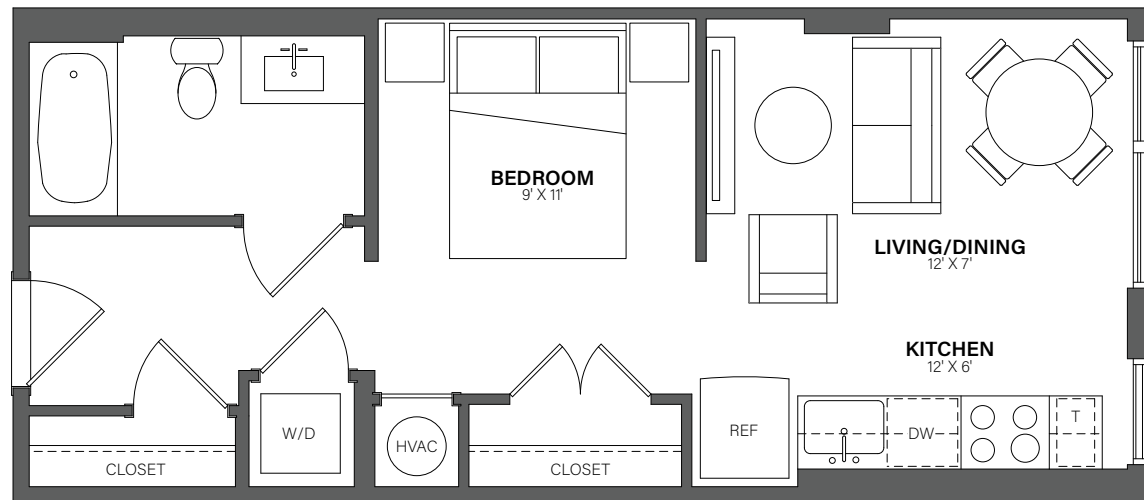

THE WESTERLY

526

Studio, 1 Bath • 452 Sq. Ft.

Rent

Available

Lease Term

Floor plans are an artist's conception. Details and dimensions may differ from actual plans.

TheWesterlyDC.com