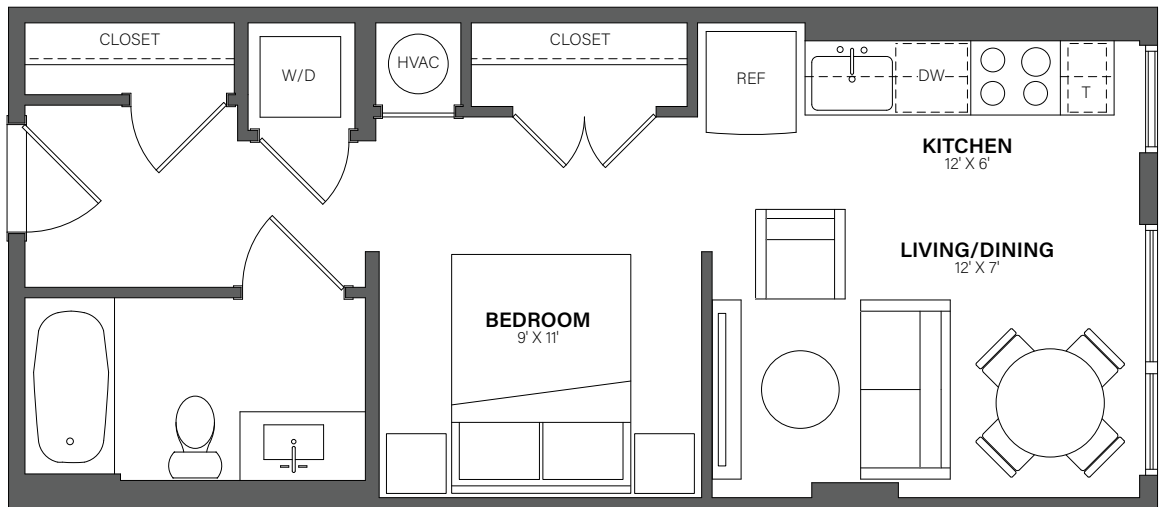

THE WESTERLY

527

Studio, 1 Bath • 452 Sq. Ft.

Rent

Available

Lease Term

Floor plans are an artist's conception. Details and dimensions may differ from actual plans.

TheWesterlyDC.com