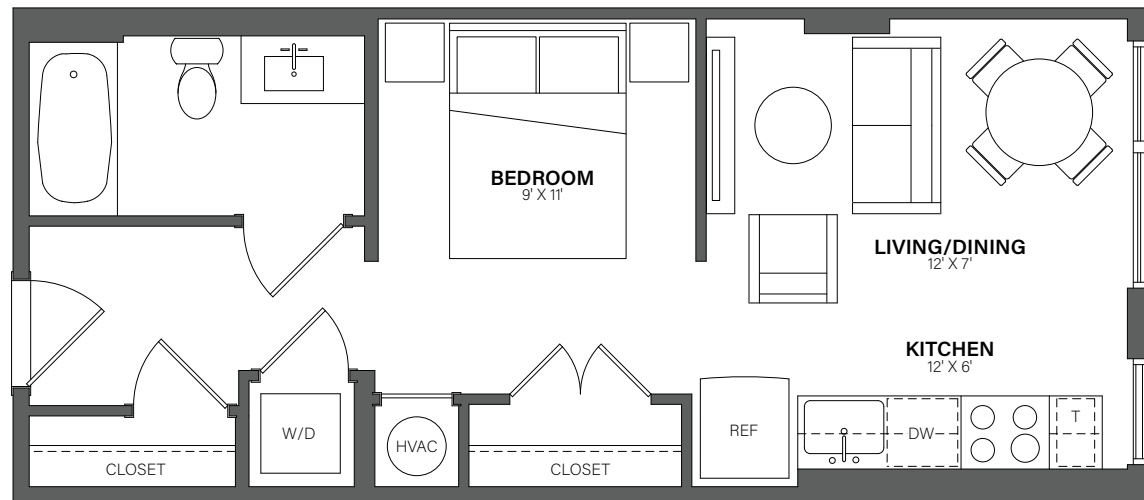

THE WESTERLY

528

Studio, 1 Bath • 452 Sq. Ft.

Rent

Available

Lease Term

Floor plans are an artist's conception. Details and dimensions may differ from actual plans.

TheWesterlyDC.com