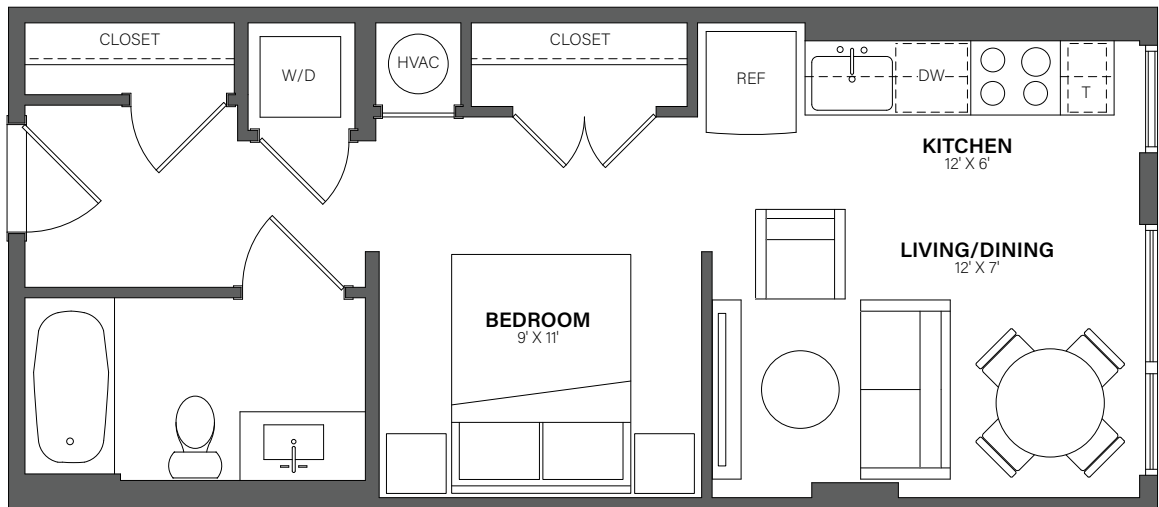

THE WESTERLY

529

Studio, 1 Bath • 452 Sq. Ft.

Rent

Available

Lease Term

Floor plans are an artist's conception. Details and dimensions may differ from actual plans.

TheWesterlyDC.com