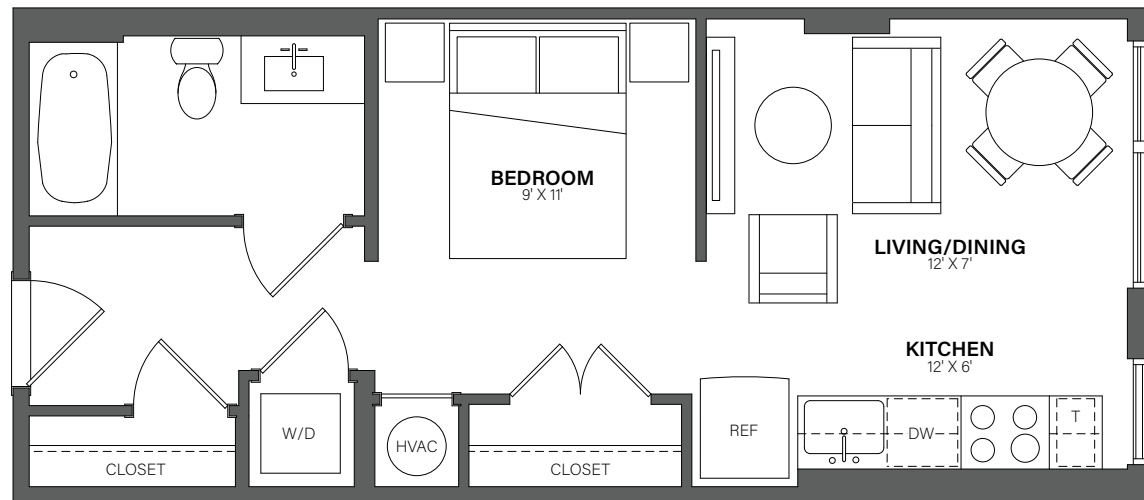

THE WESTERLY

530

Studio, 1 Bath • 452 Sq. Ft.

Rent

Available

Lease Term

Floor plans are an artist's conception. Details and dimensions may differ from actual plans.

TheWesterlyDC.com