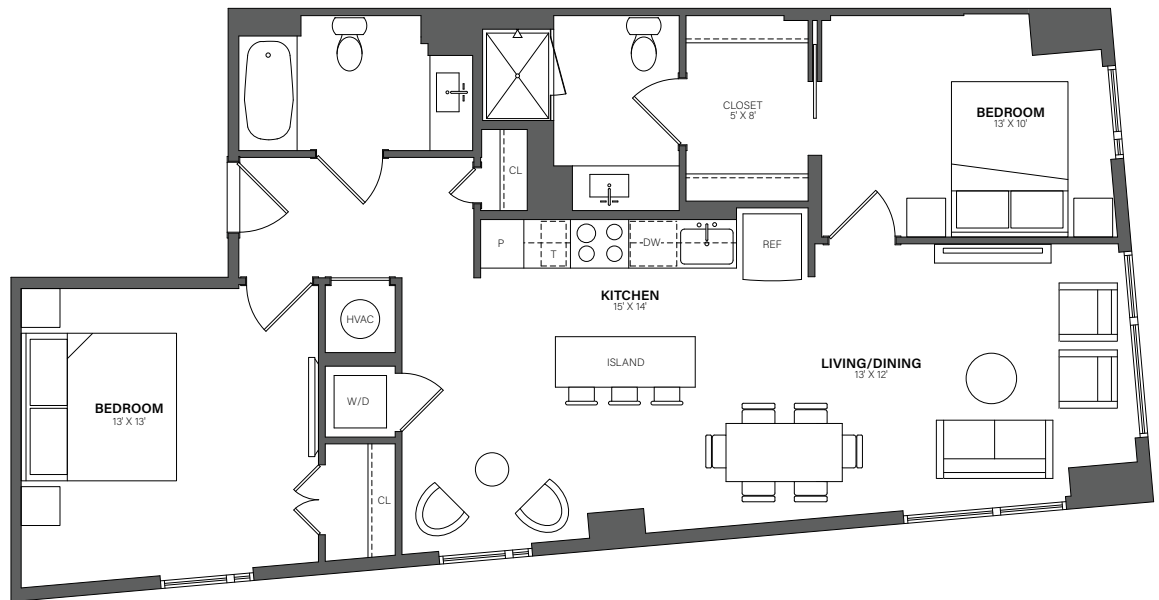

# THE WESTERLY

# 531

2 Bed, 2 Bath • 1,038 Sq. Ft.

Rent

Available

Lease Term

Floor plans are an artist's conception. Details and dimensions may differ from actual plans.

TheWesterlyDC.com

350 MAPLE DRIVE SW, WASHINGTON, DC 20024