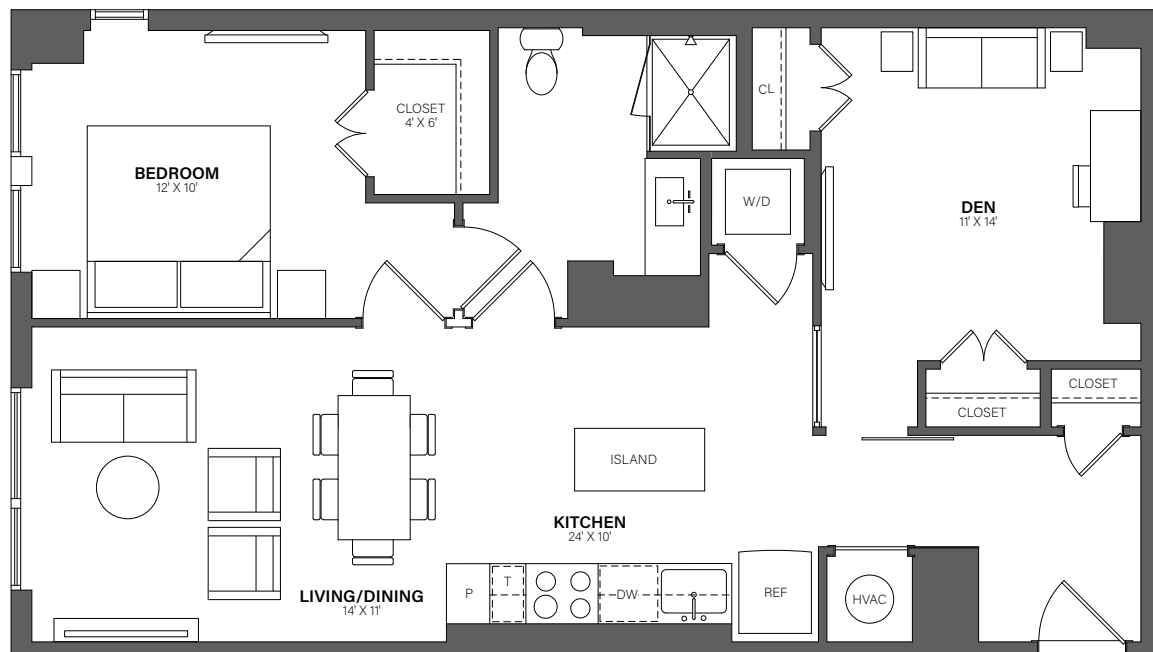

# THE WESTERLY

# 533

1 Bed + Den, 1 Bath • 871 Sq. Ft.

Rent

Available

Lease Term

Floor plans are an artist's conception. Details and dimensions may differ from actual plans.