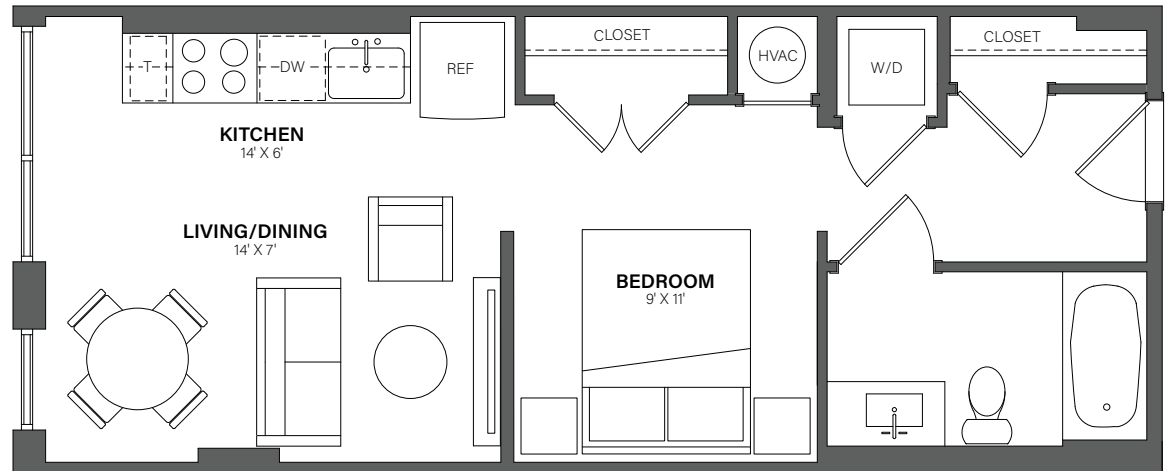

# THE WESTERLY

# 534

Studio, 1 Bath • 476 Sq. Ft.

Rent

Available

Lease Term

Floor plans are an artist's conception. Details and dimensions may differ from actual plans.

TheWesterlyDC.com

350 MAPLE DRIVE SW, WASHINGTON, DC 20024