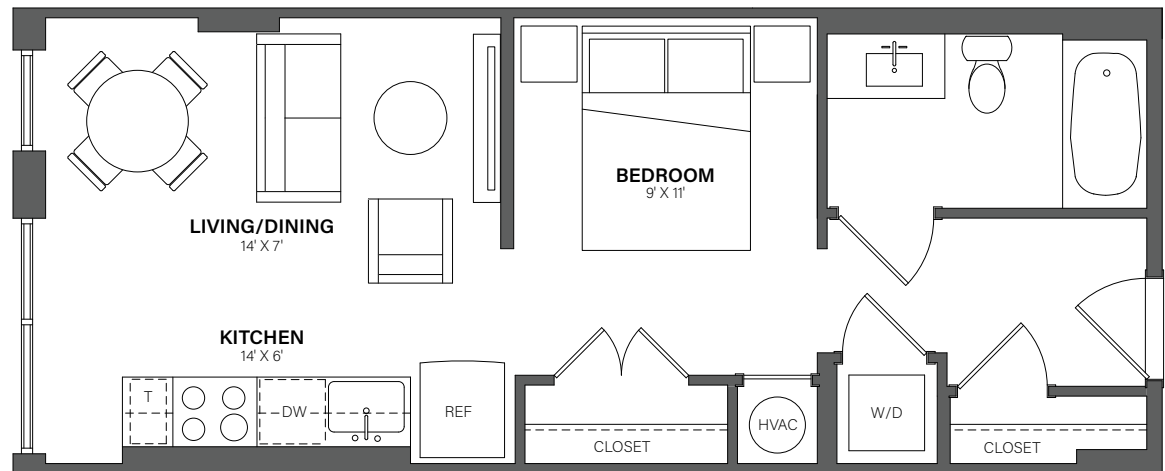

# THE WESTERLY

# 535

Studio, 1 Bath • 476 Sq. Ft.

Rent

Available

Lease Term

Floor plans are an artist's conception. Details and dimensions may differ from actual plans.