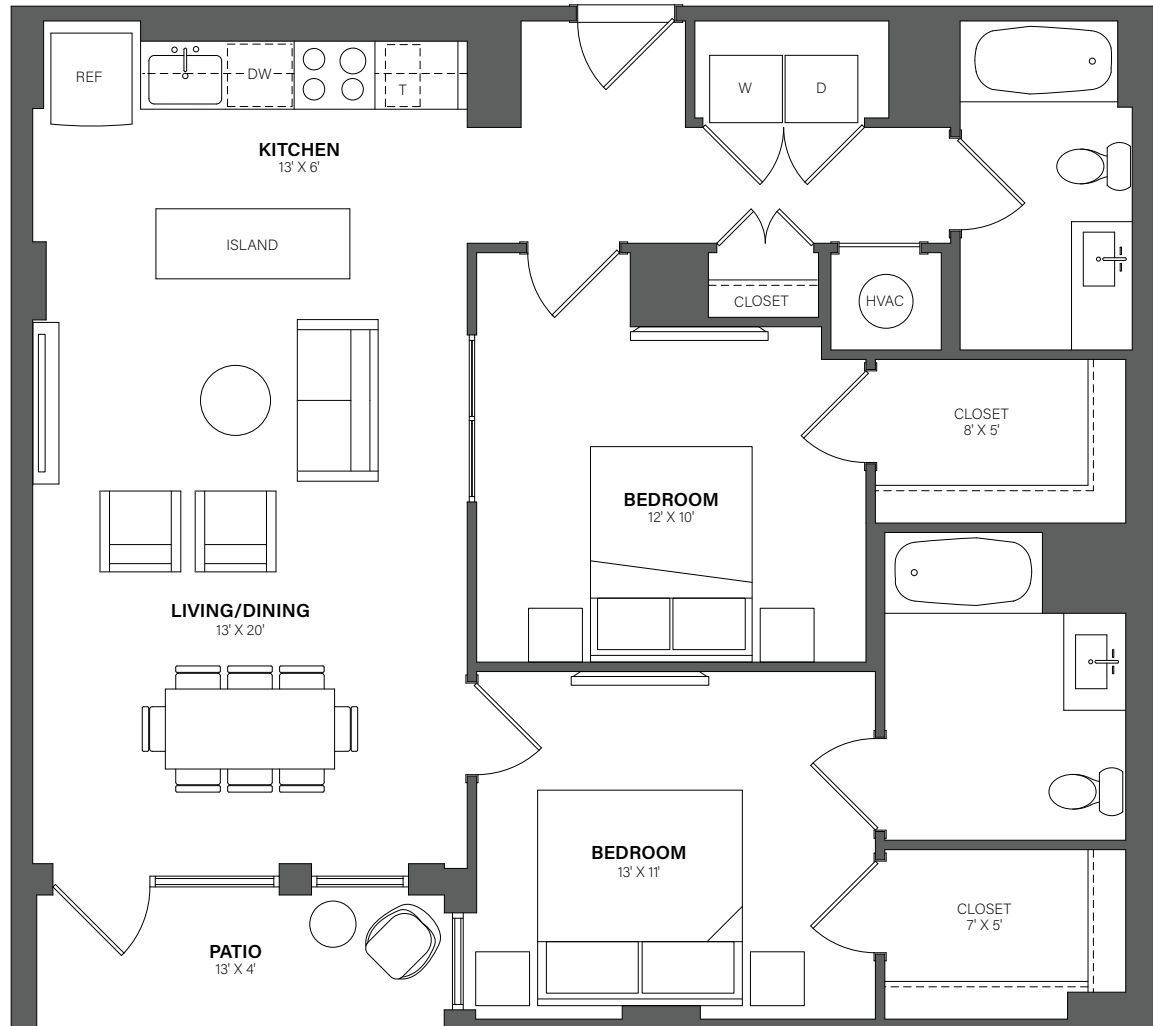

THE WESTERLY

536

2 Bed, 2 Bath • 1,057 Sq. Ft.

Rent

Available

Lease Term

Floor plans are an artist's conception. Details and dimensions may differ from actual plans.

TheWesterlyDC.com